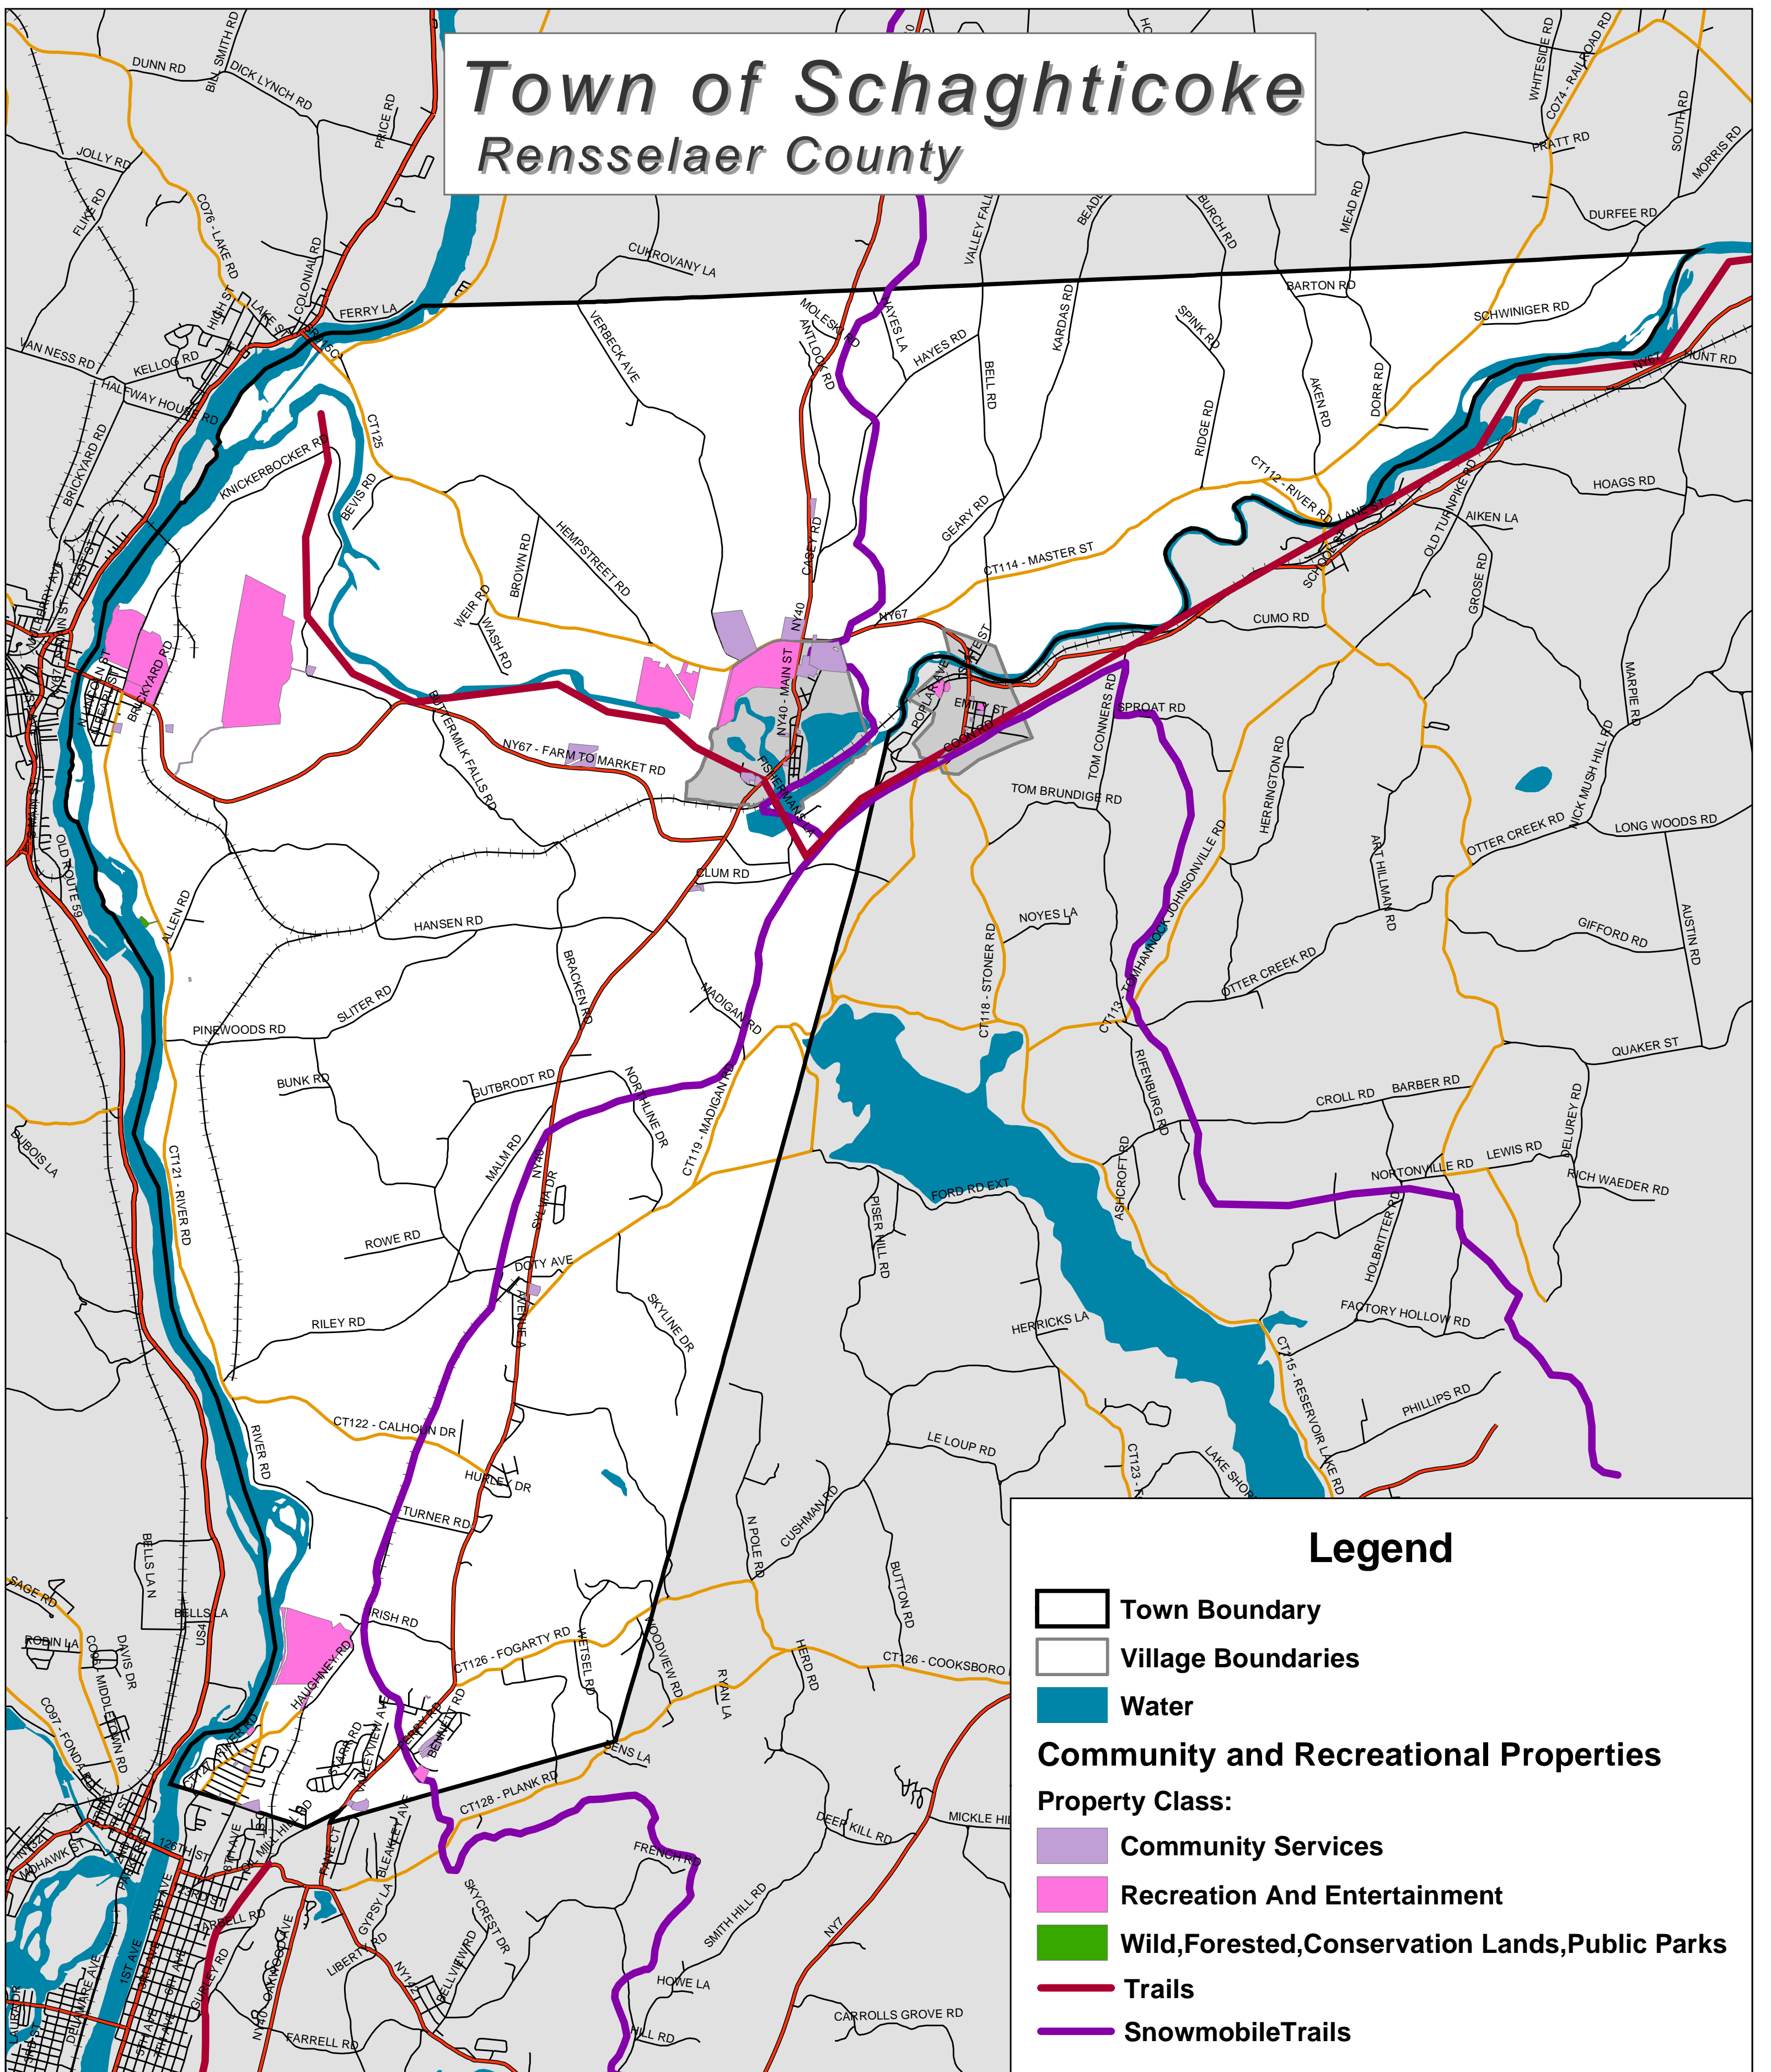

Town of Schaghticoke

Rensselaer County

Legend

- Town Boundary
- Village Boundaries
- Water
- Community and Recreational Properties**
- Property Class:**
- Community Services
- Recreation And Entertainment
- Wild, Forested, Conservation Lands, Public Parks
- Trails
- Snowmobile Trails