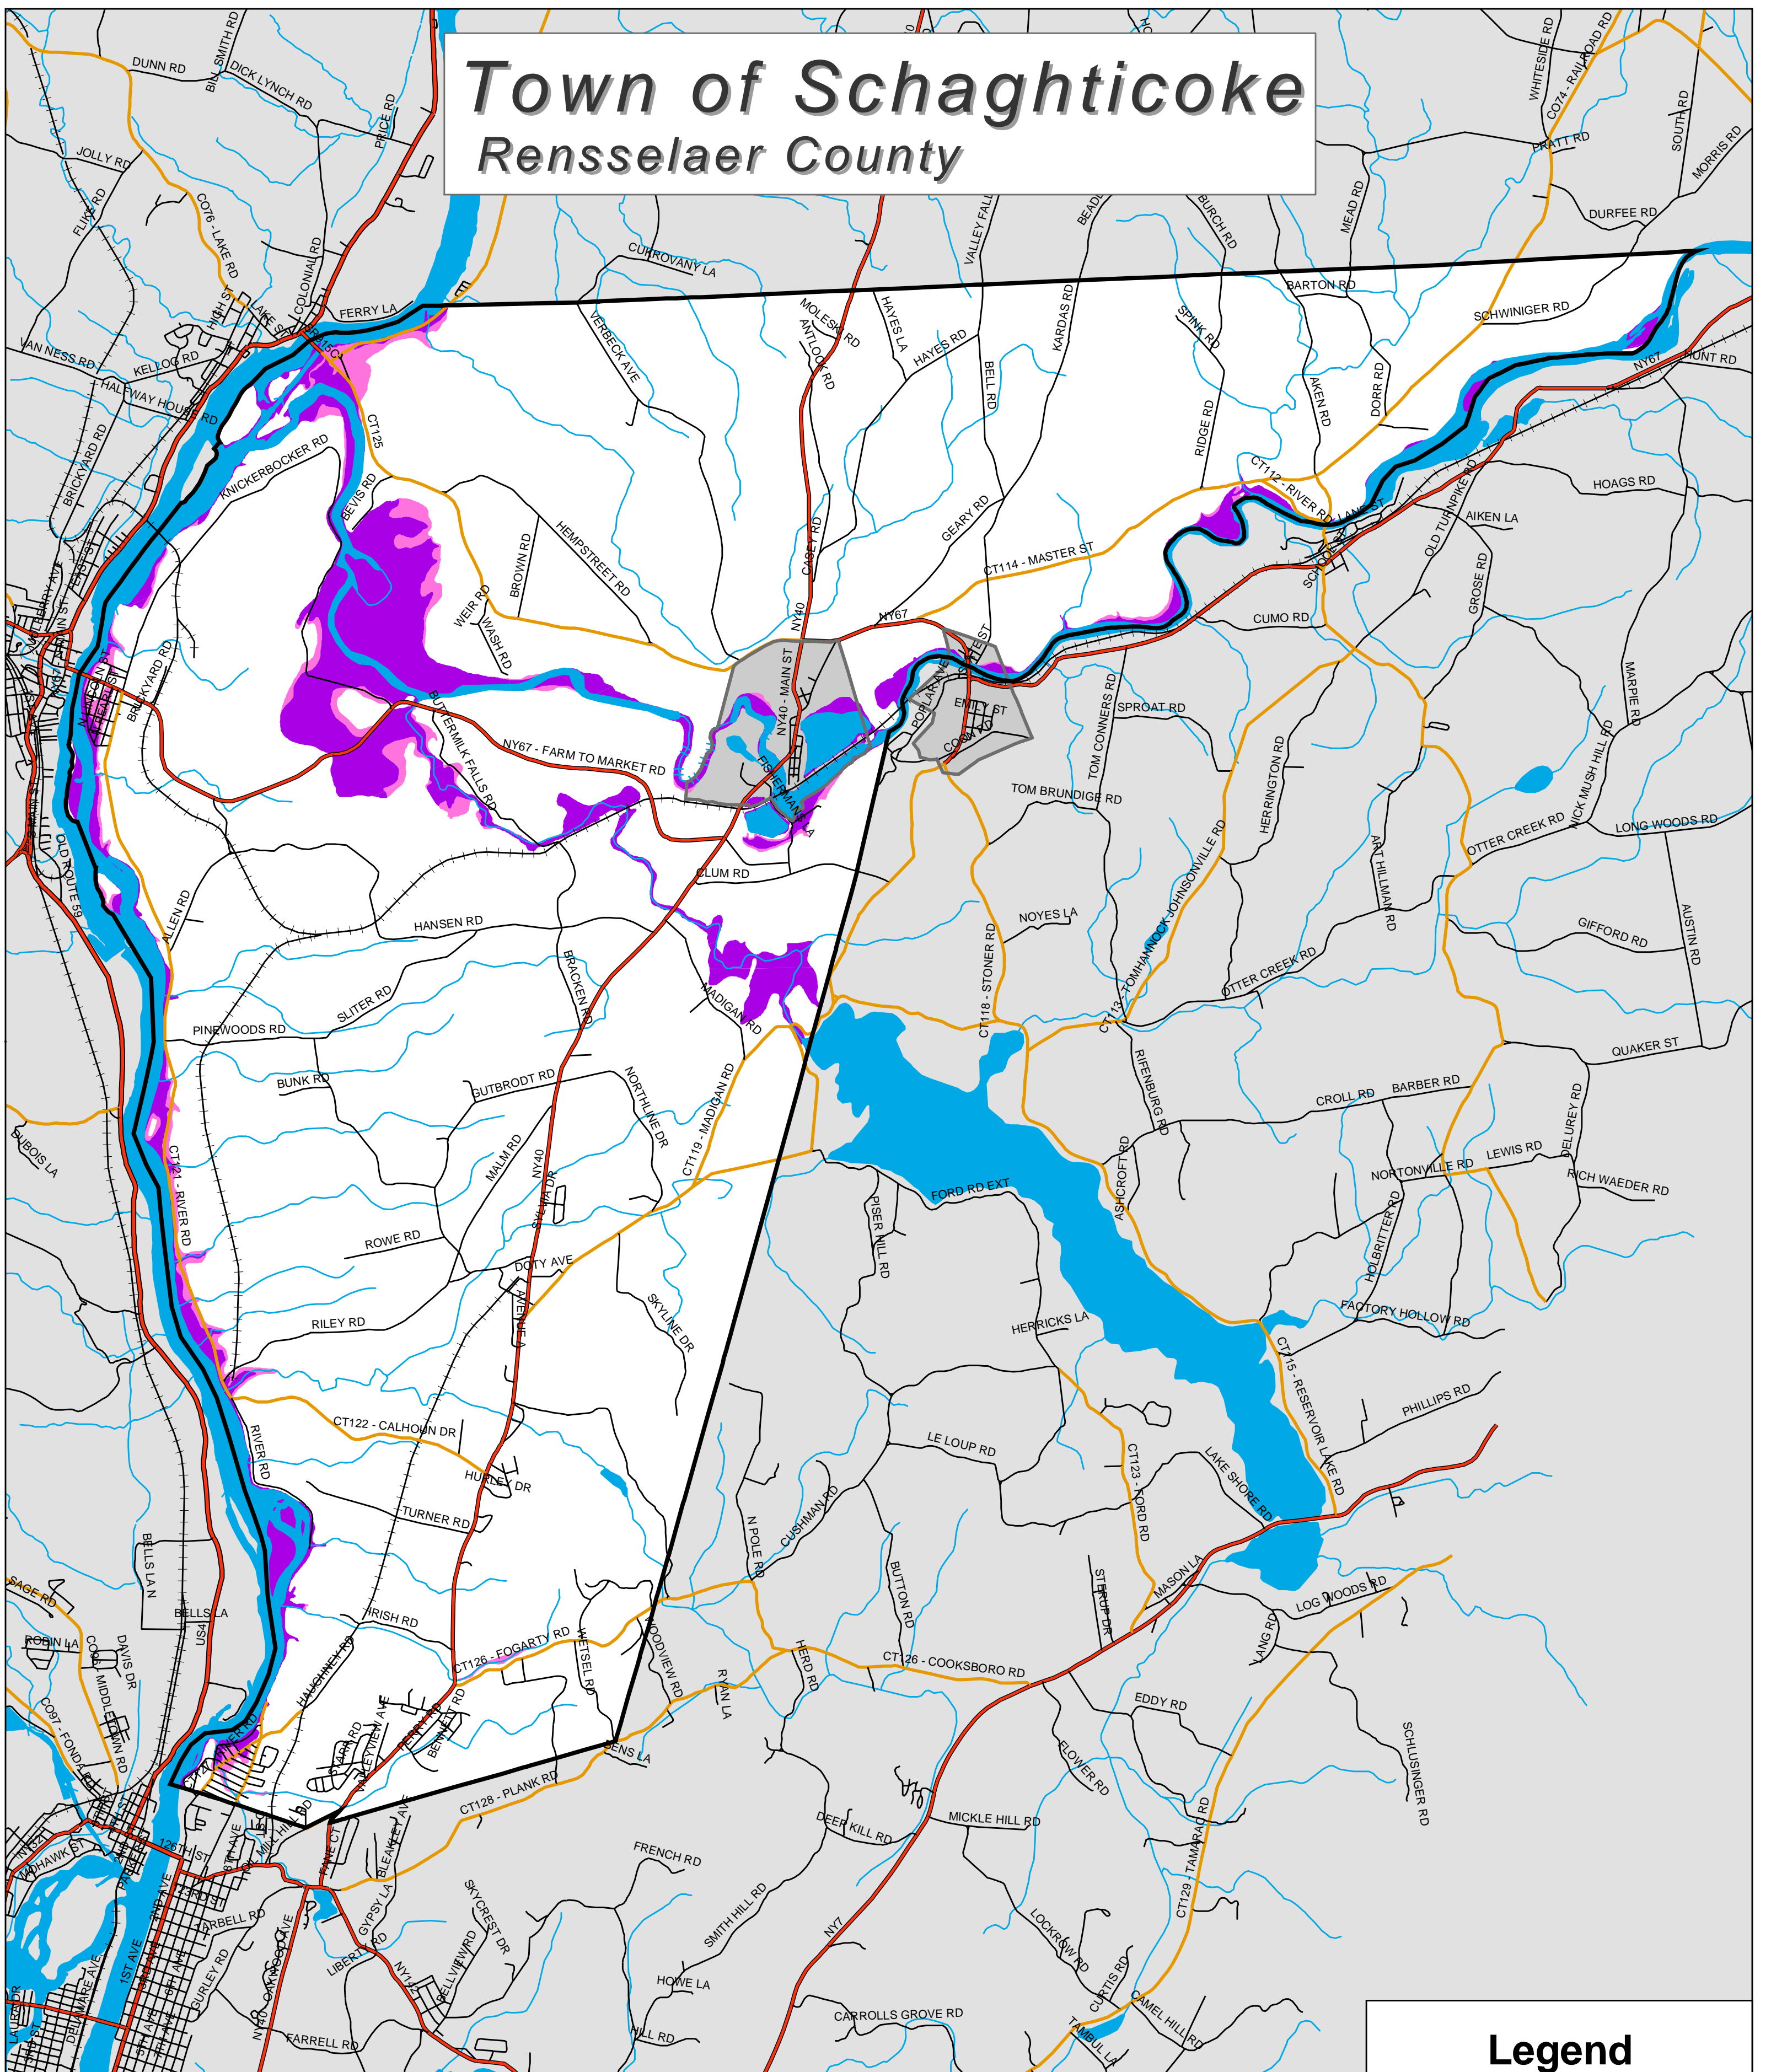

Town of Schaghticoke

Rensselaer County

Flood Zones

Community Planning and Environmental Associates
www.planningbetterplaces.com

Don Meltz - Planning and GIS
www.donmeltz.com

Legend

-  Town Boundary
-  Village Boundaries
-  Water
-  Streams
-  100 Year Floodzone
-  500 Year Floodzone