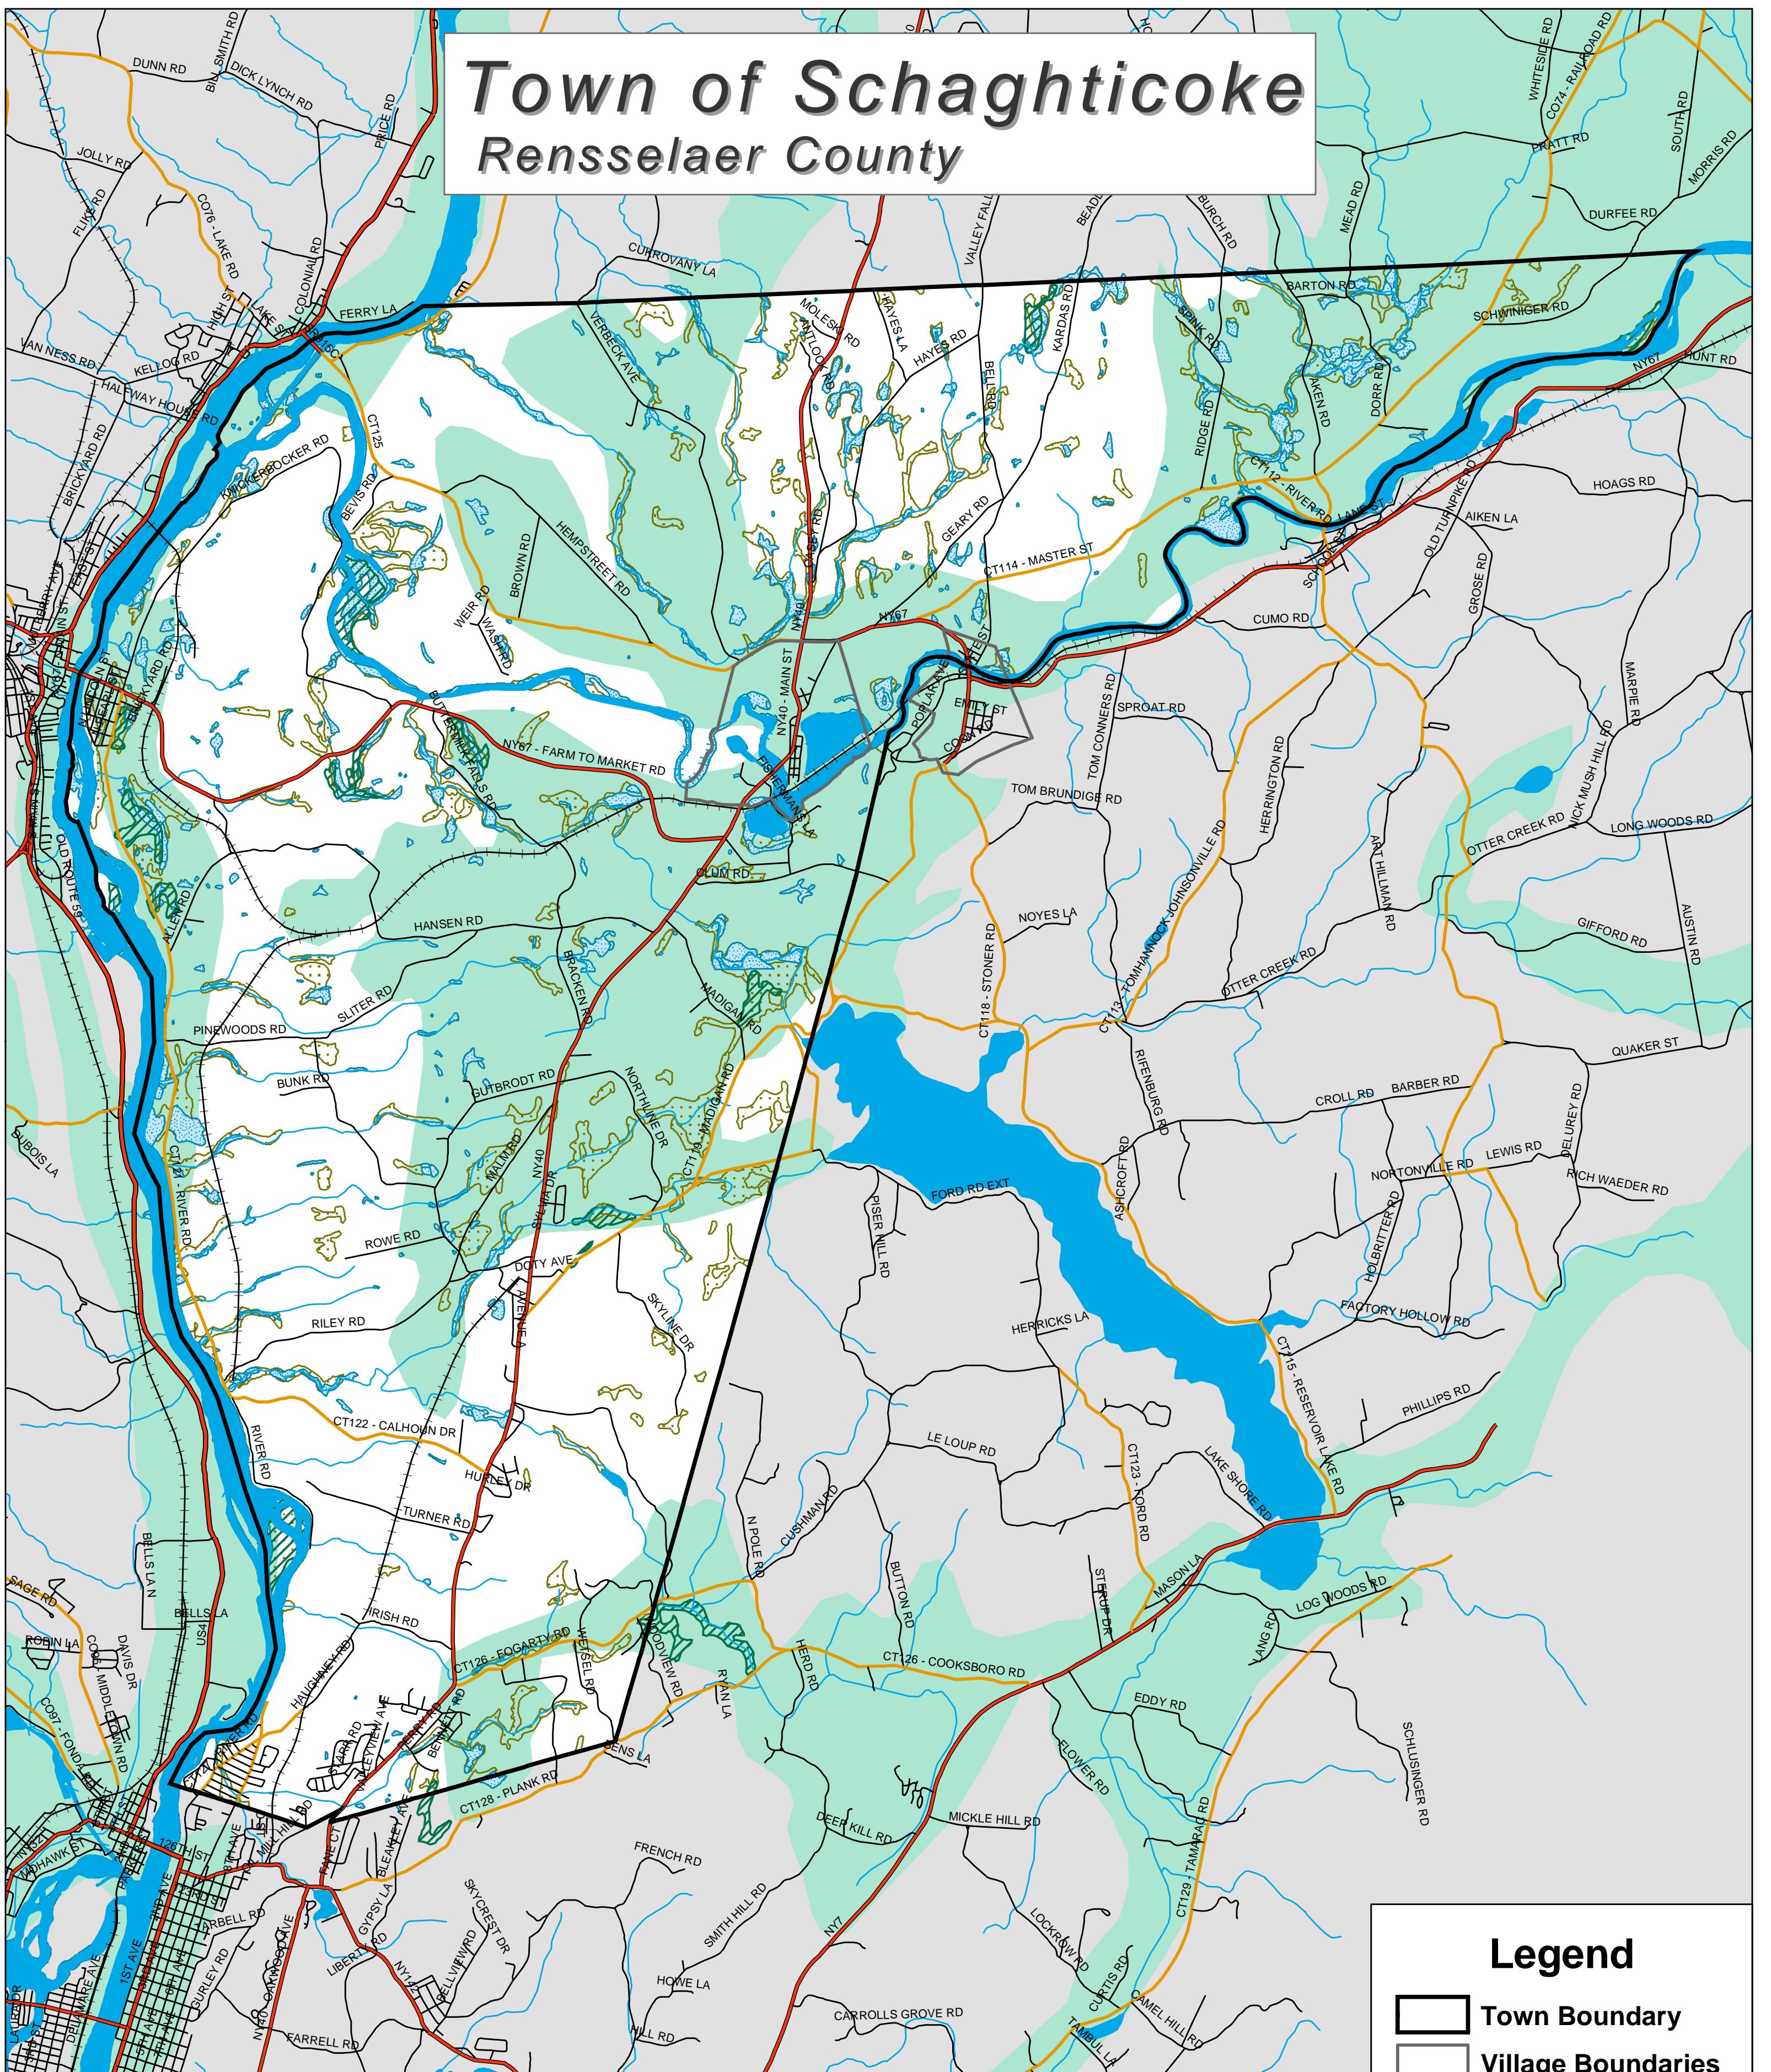

Town of Schaghticoke

Rensselaer County

Water Features

Community Planning and Environmental Associates
www.planningbetterplaces.com

Don Meltz - Planning and GIS
www.donmeltz.com

Legend

- Town Boundary
- Village Boundaries
- Water
- Streams
- NYS Wetlands-DEC
- Federal Wetlands
- Hydric Soils
- Aquifers