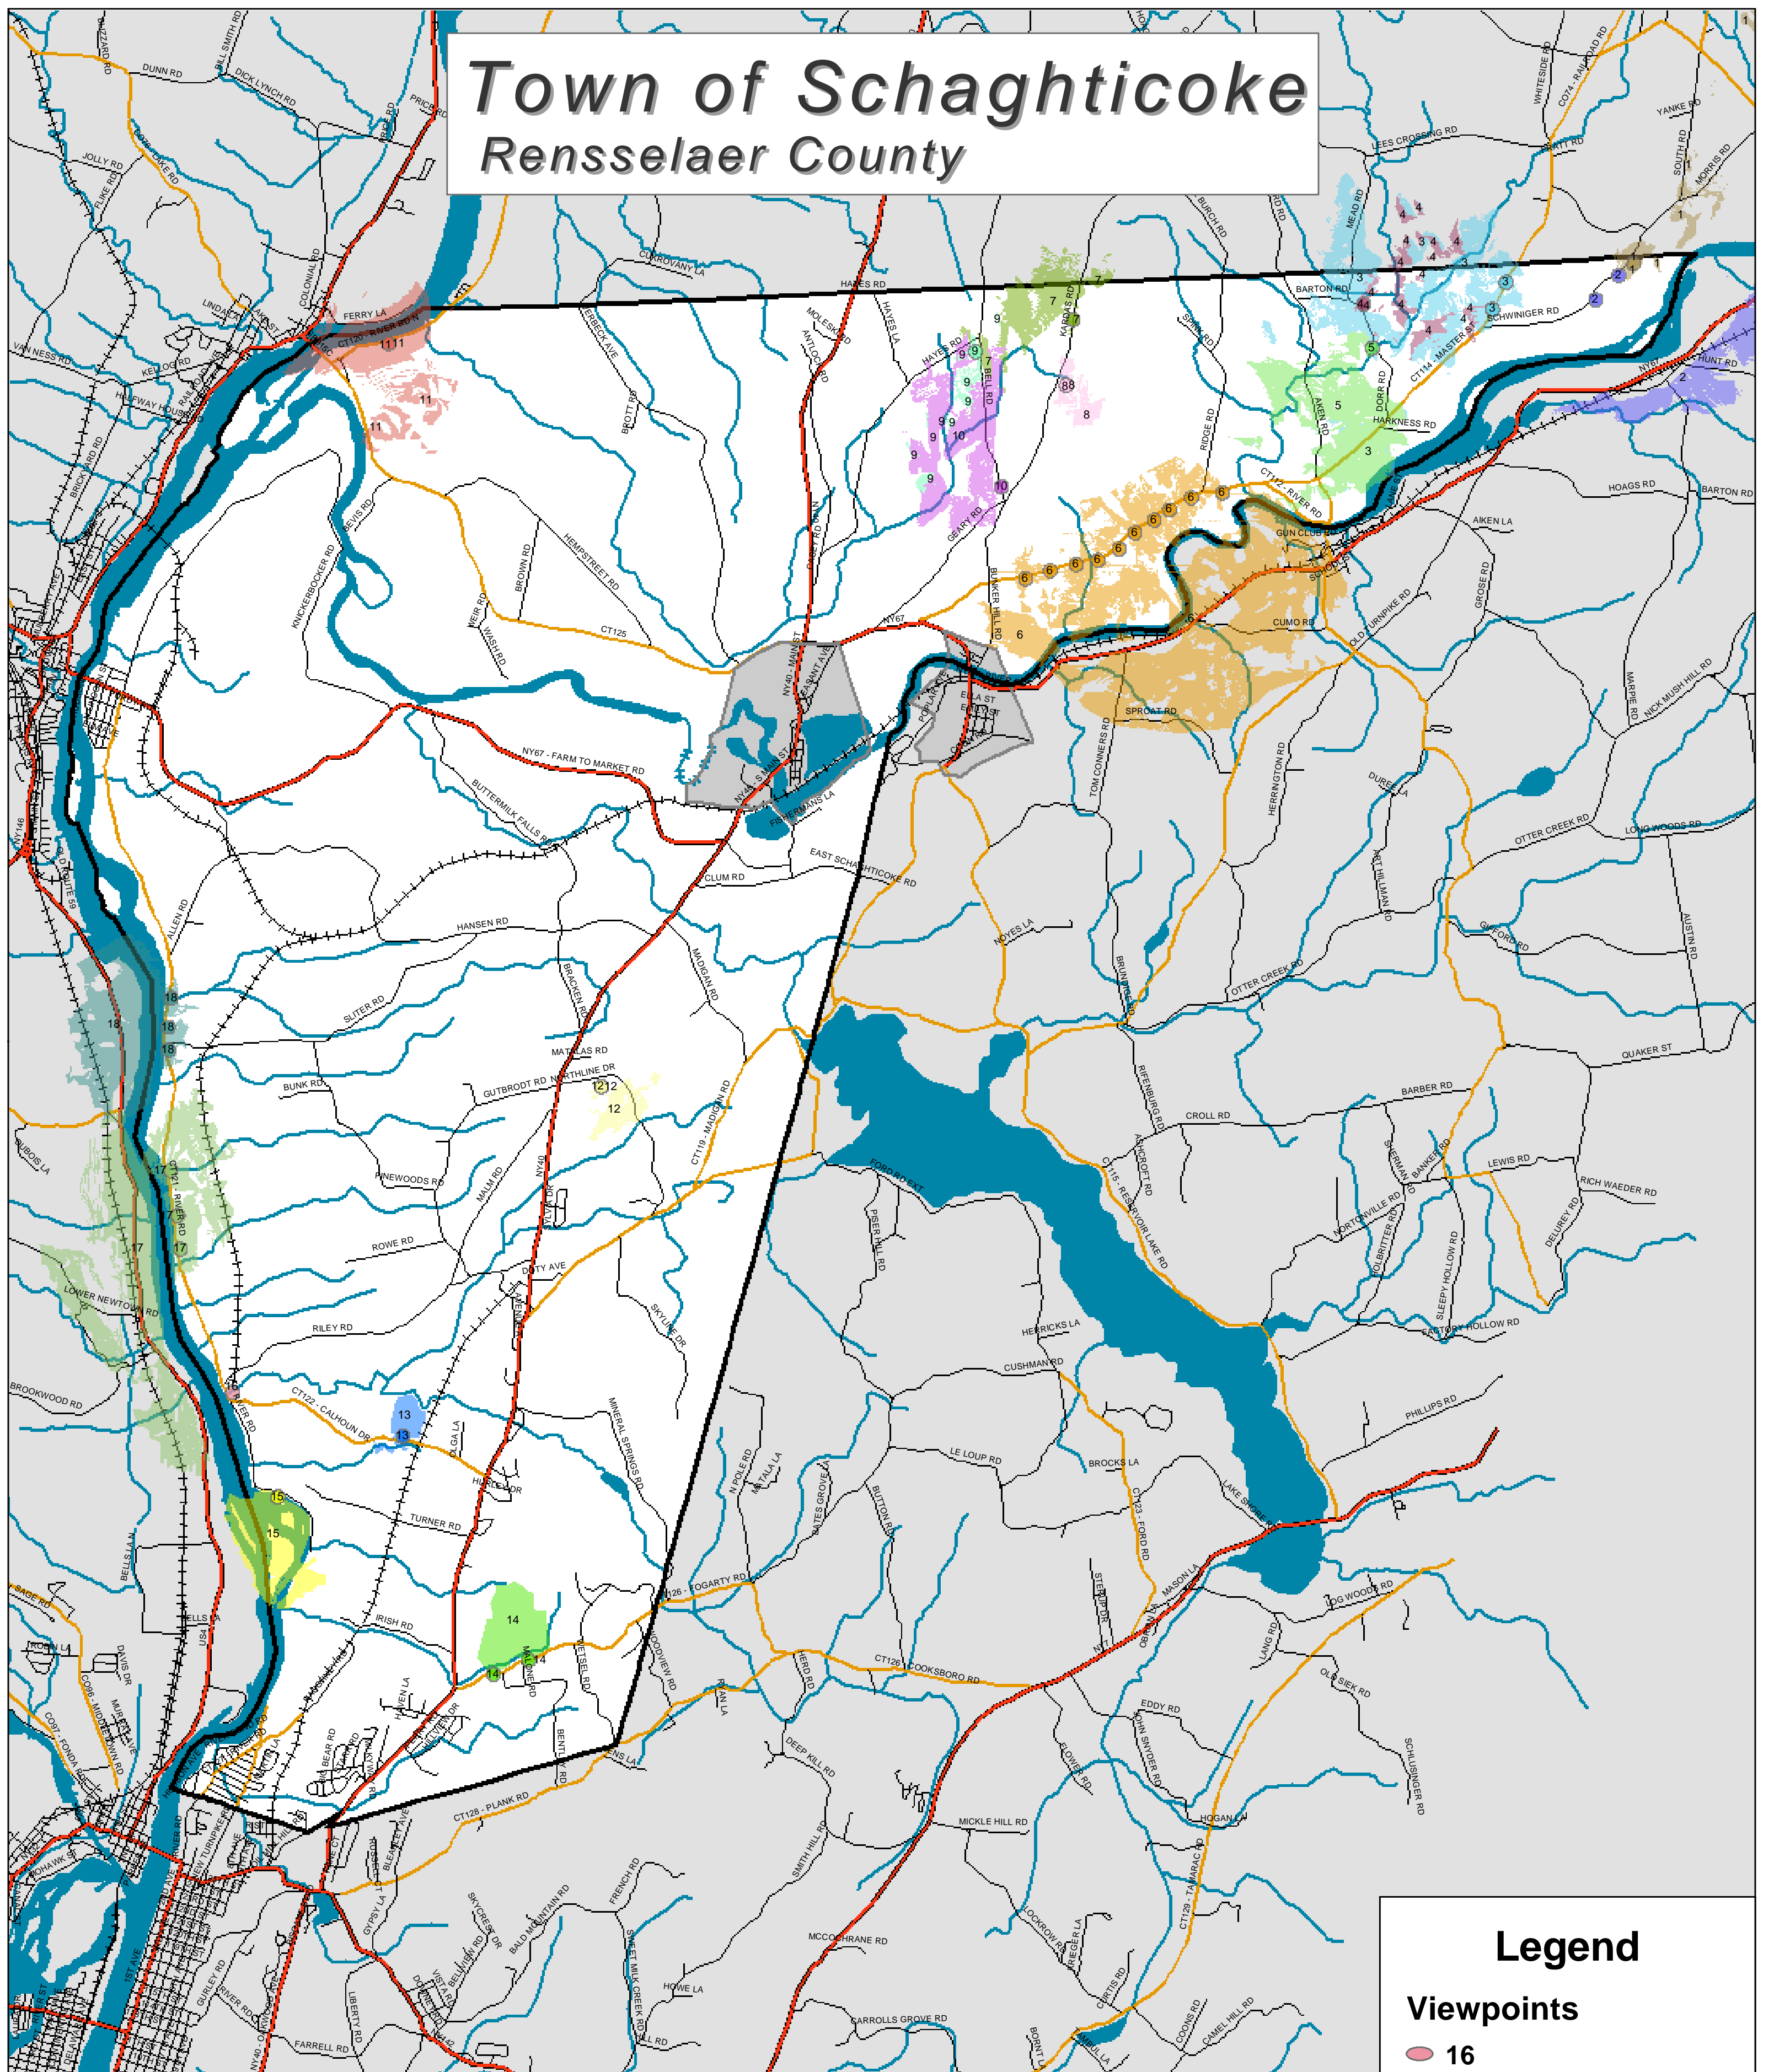

# Town of Schaghticoke

## Rensselaer County

### Legend

**Viewpoints**

16

**Viewsheds**

16

Town Boundary

Village Boundaries

Water