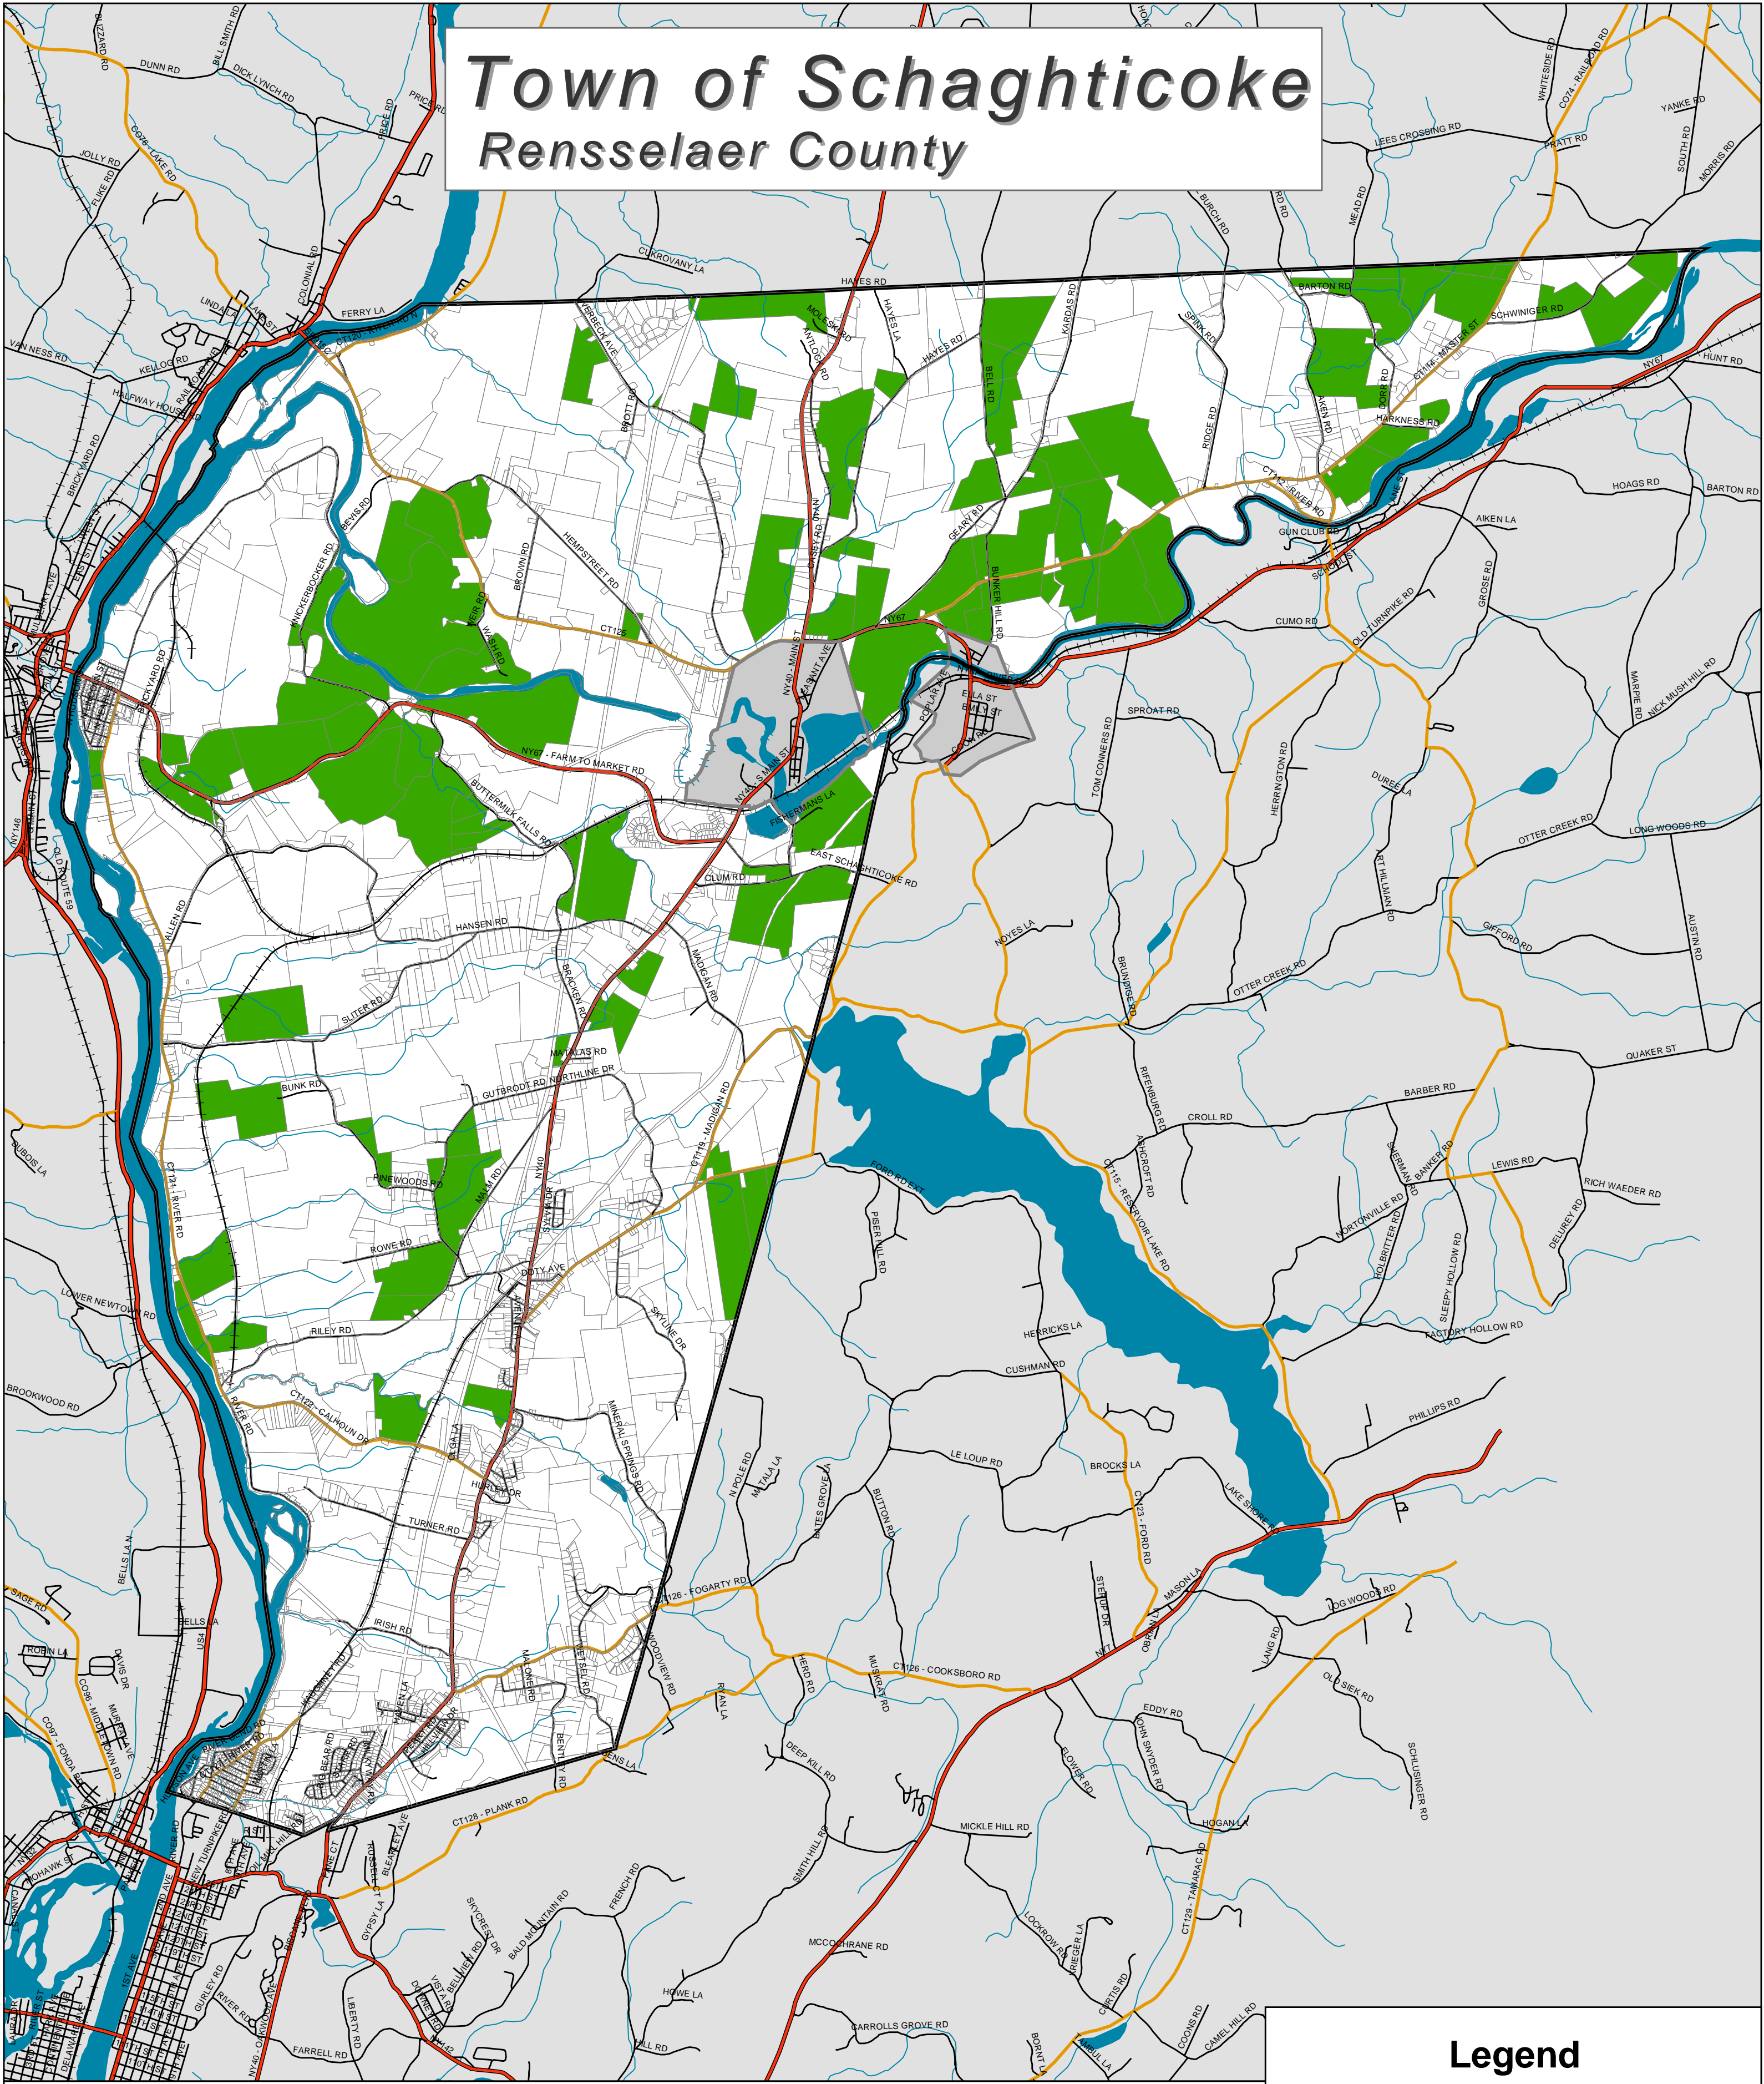

Town of Schaghticoke Rensselaer County

Potential Priority Farmland

Community Planning and Environmental Associates
www.planningbetterplaces.com

Don Meltz - Planning and GIS
www.donmeltz.com

Legend

-  Town Boundary
-  Village Boundaries
-  Water
-  Streams
-  Potential Priority Farmland-
Ag Class or Ag Exempt,
In an Ag District,
with more than 50% quality soils