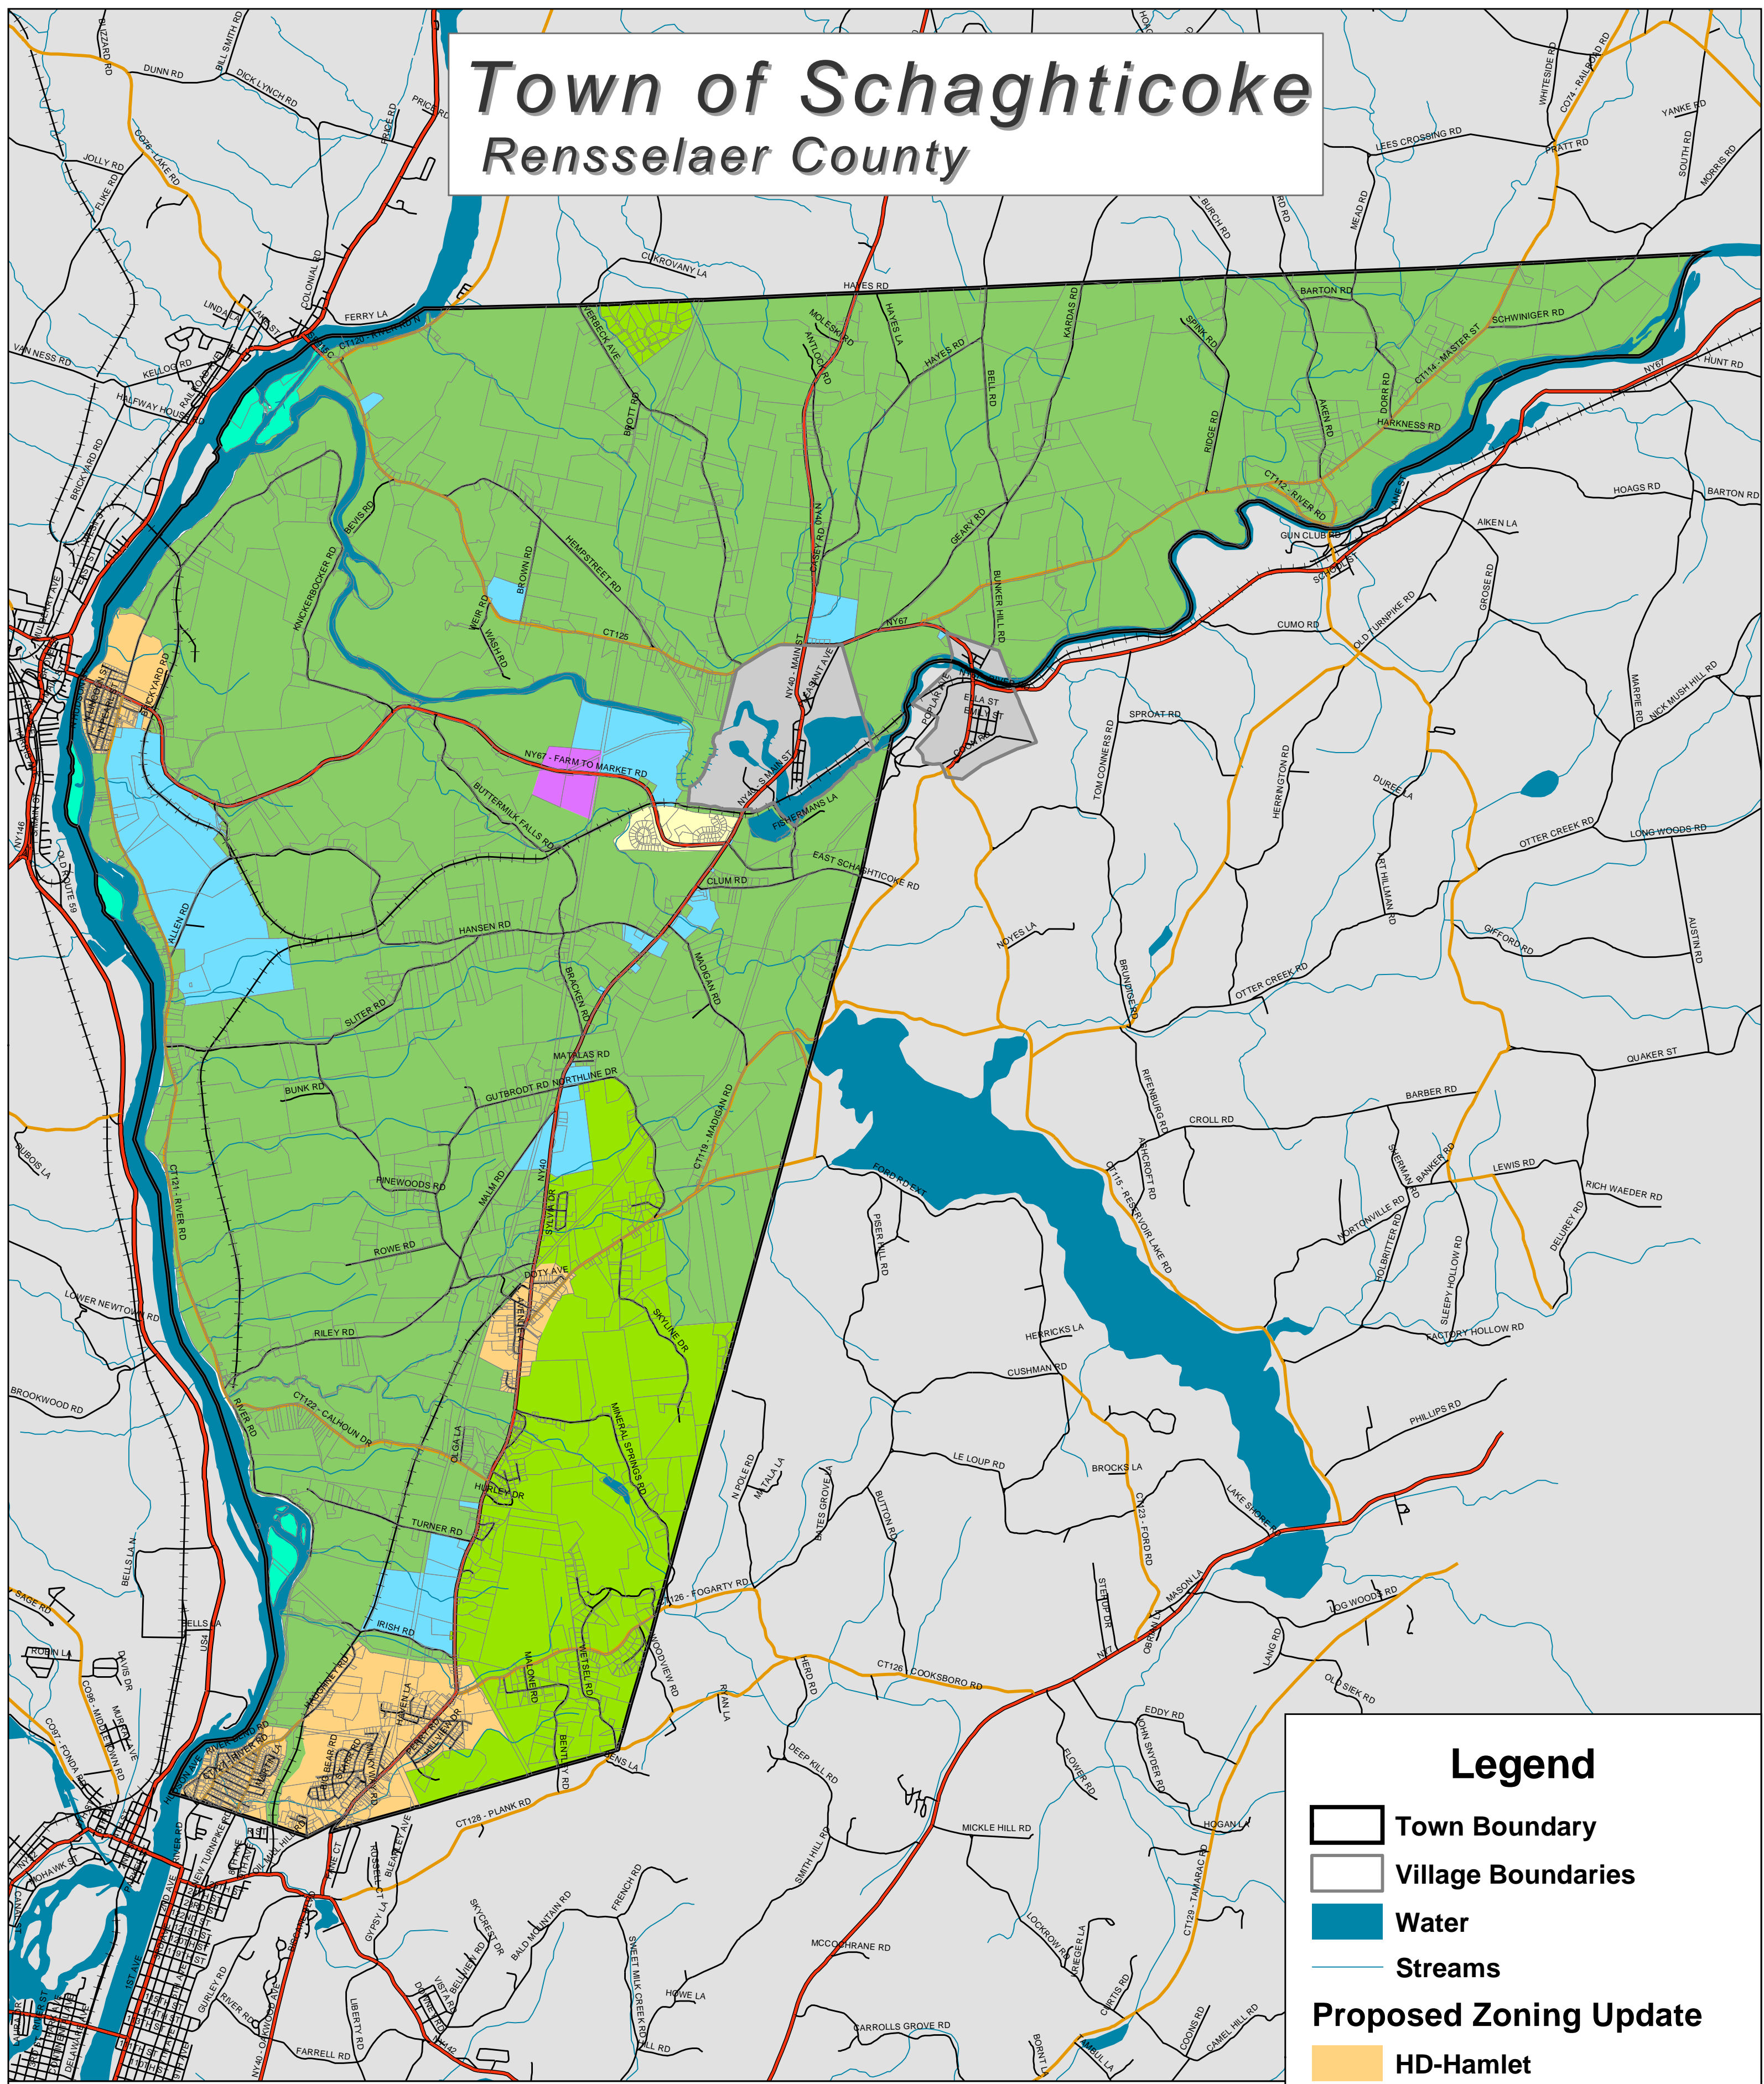

Town of Schaghticoke Rensselaer County

Legend

- Town Boundary
- Village Boundaries
- Water
- Streams
- Proposed Zoning Update**
- HD-Hamlet
- R40-Residential
- R
- RA-Residential Agriculture
- HC-Highway Commercial
- M-Manufacturing
- MD-Marine