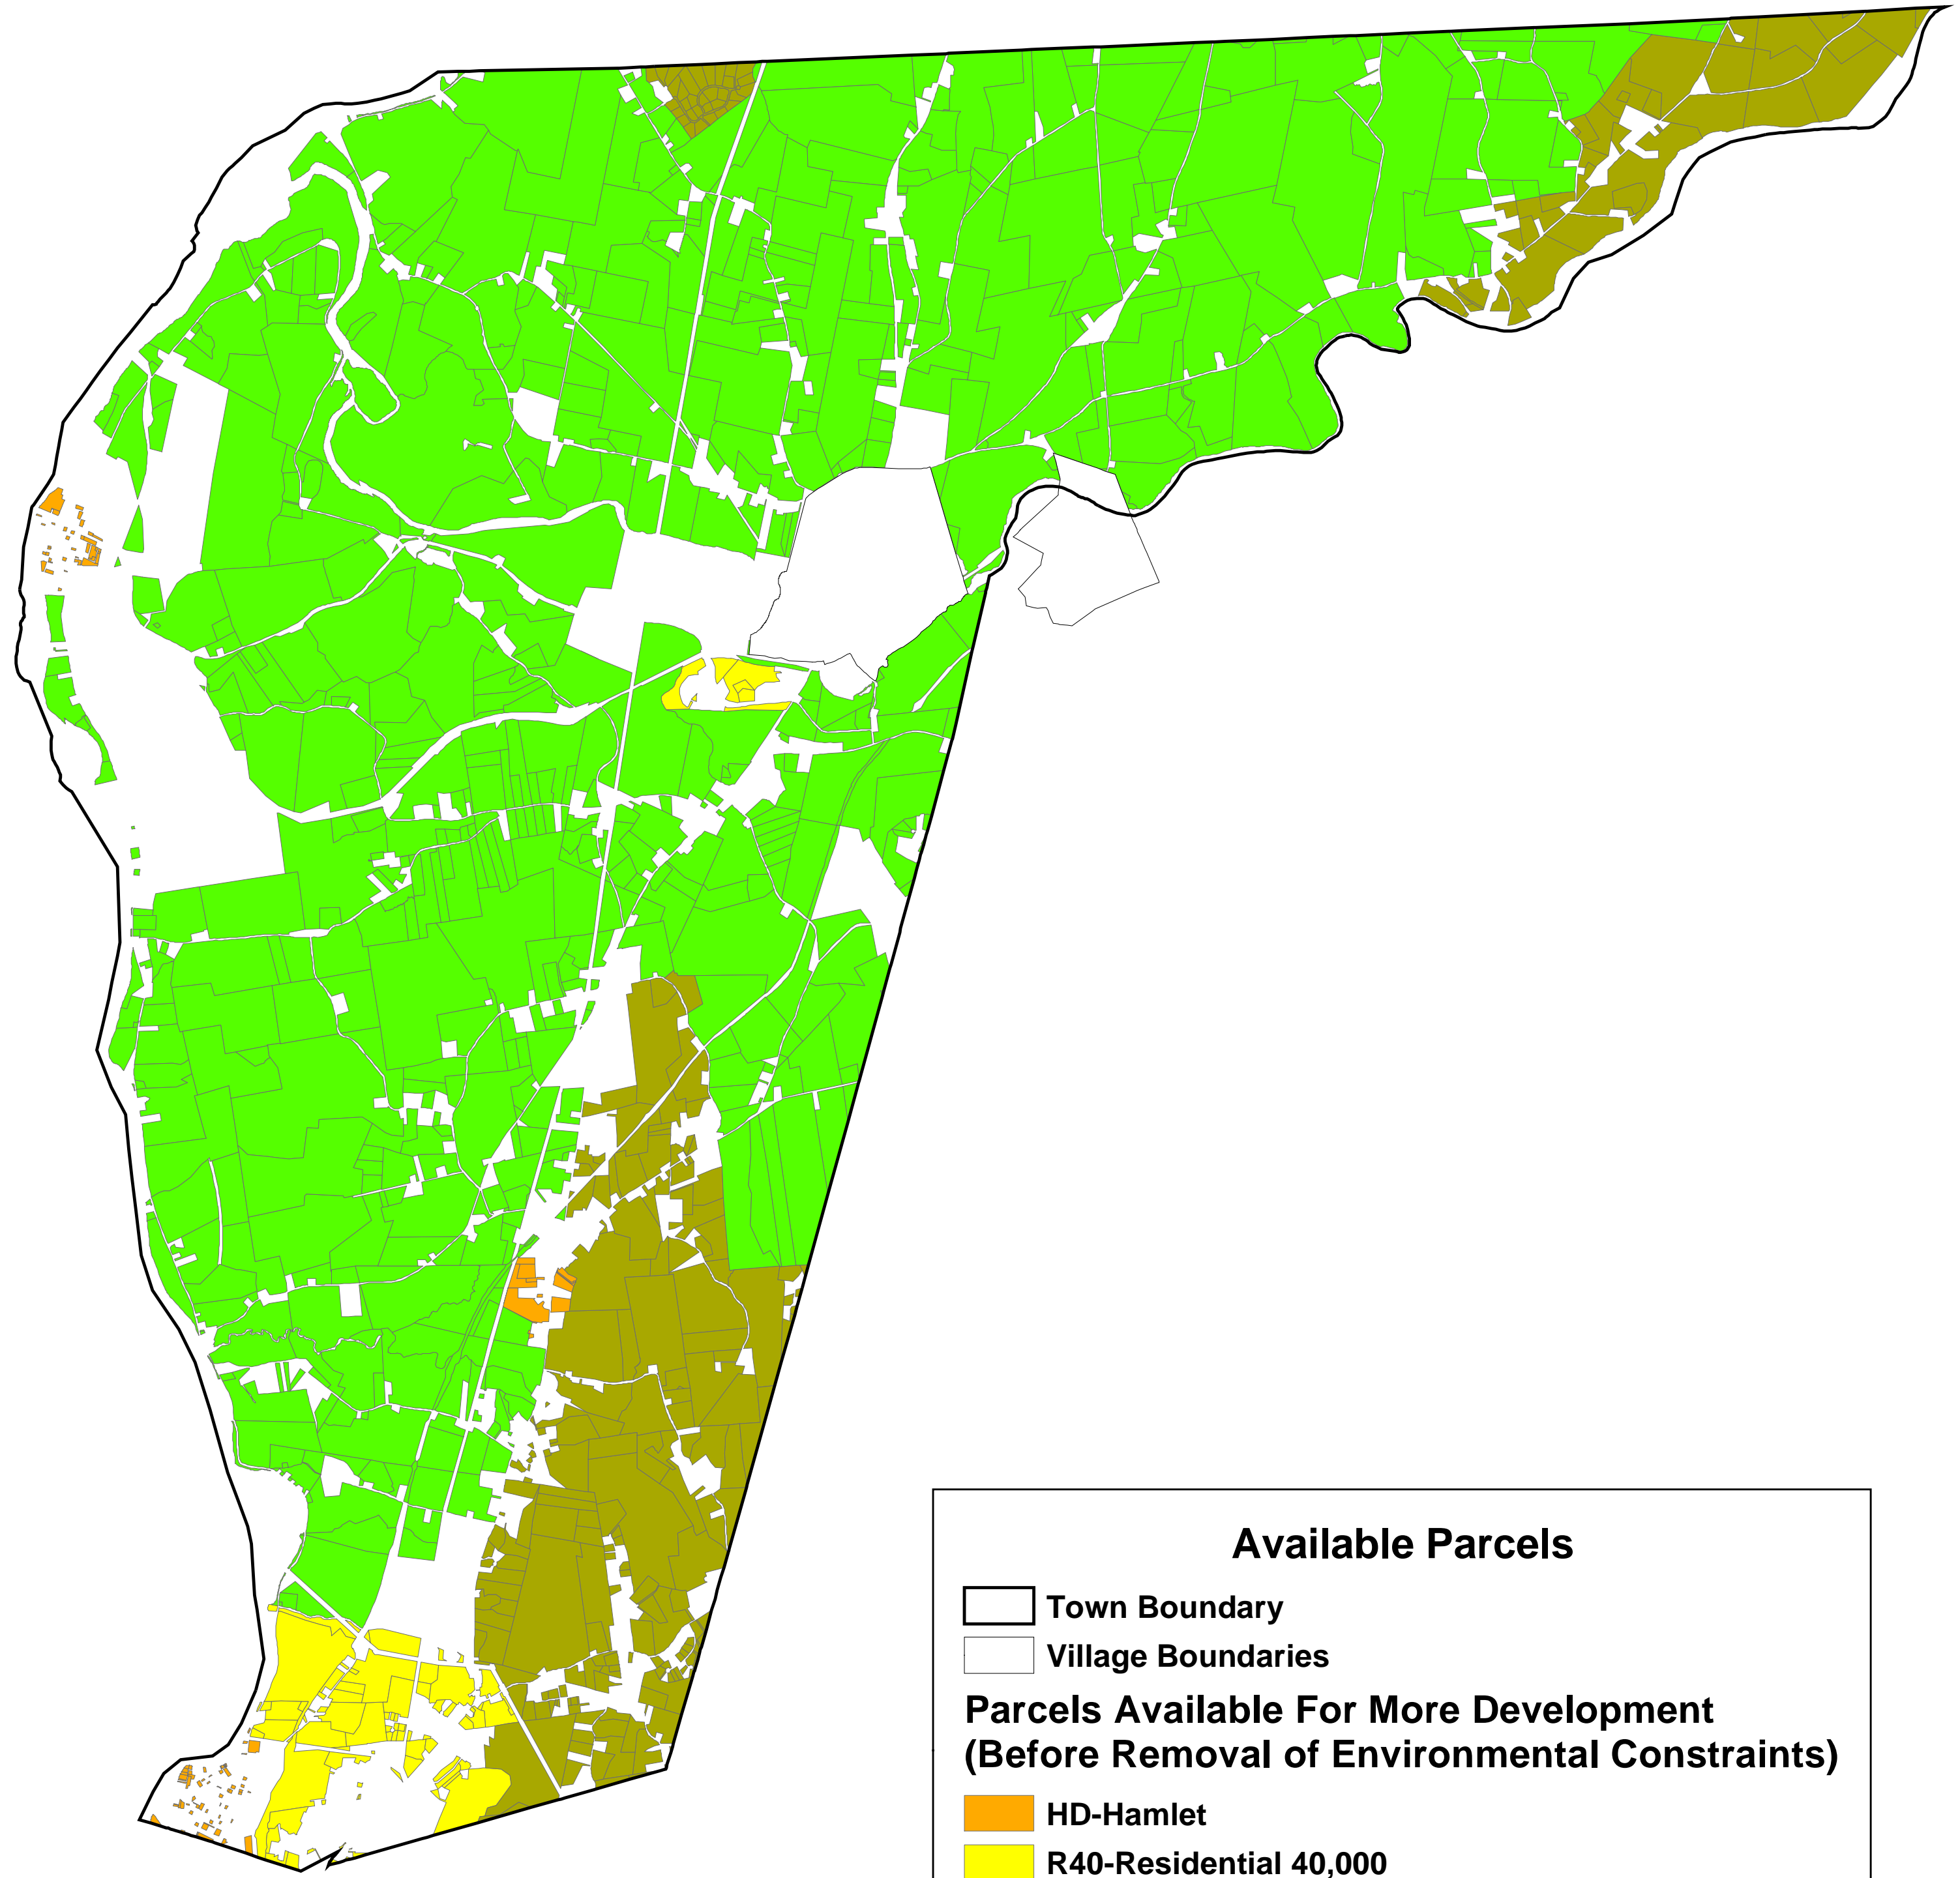

Town of Schaghticoke

Rensselaer County

Available Parcels

- Town Boundary
- Village Boundaries
- Parcels Available For More Development (Before Removal of Environmental Constraints)**
- HD-Hamlet
- R40-Residential 40,000
- R60-Residential 60,000
- RA-Residential Agriculture

Buildout Analysis

Parcels Available for New Residential Development

Community Planning and Environmental Associates
www.planningbetterplaces.com

Don Meltz - Planning and GIS
www.donmeltz.com