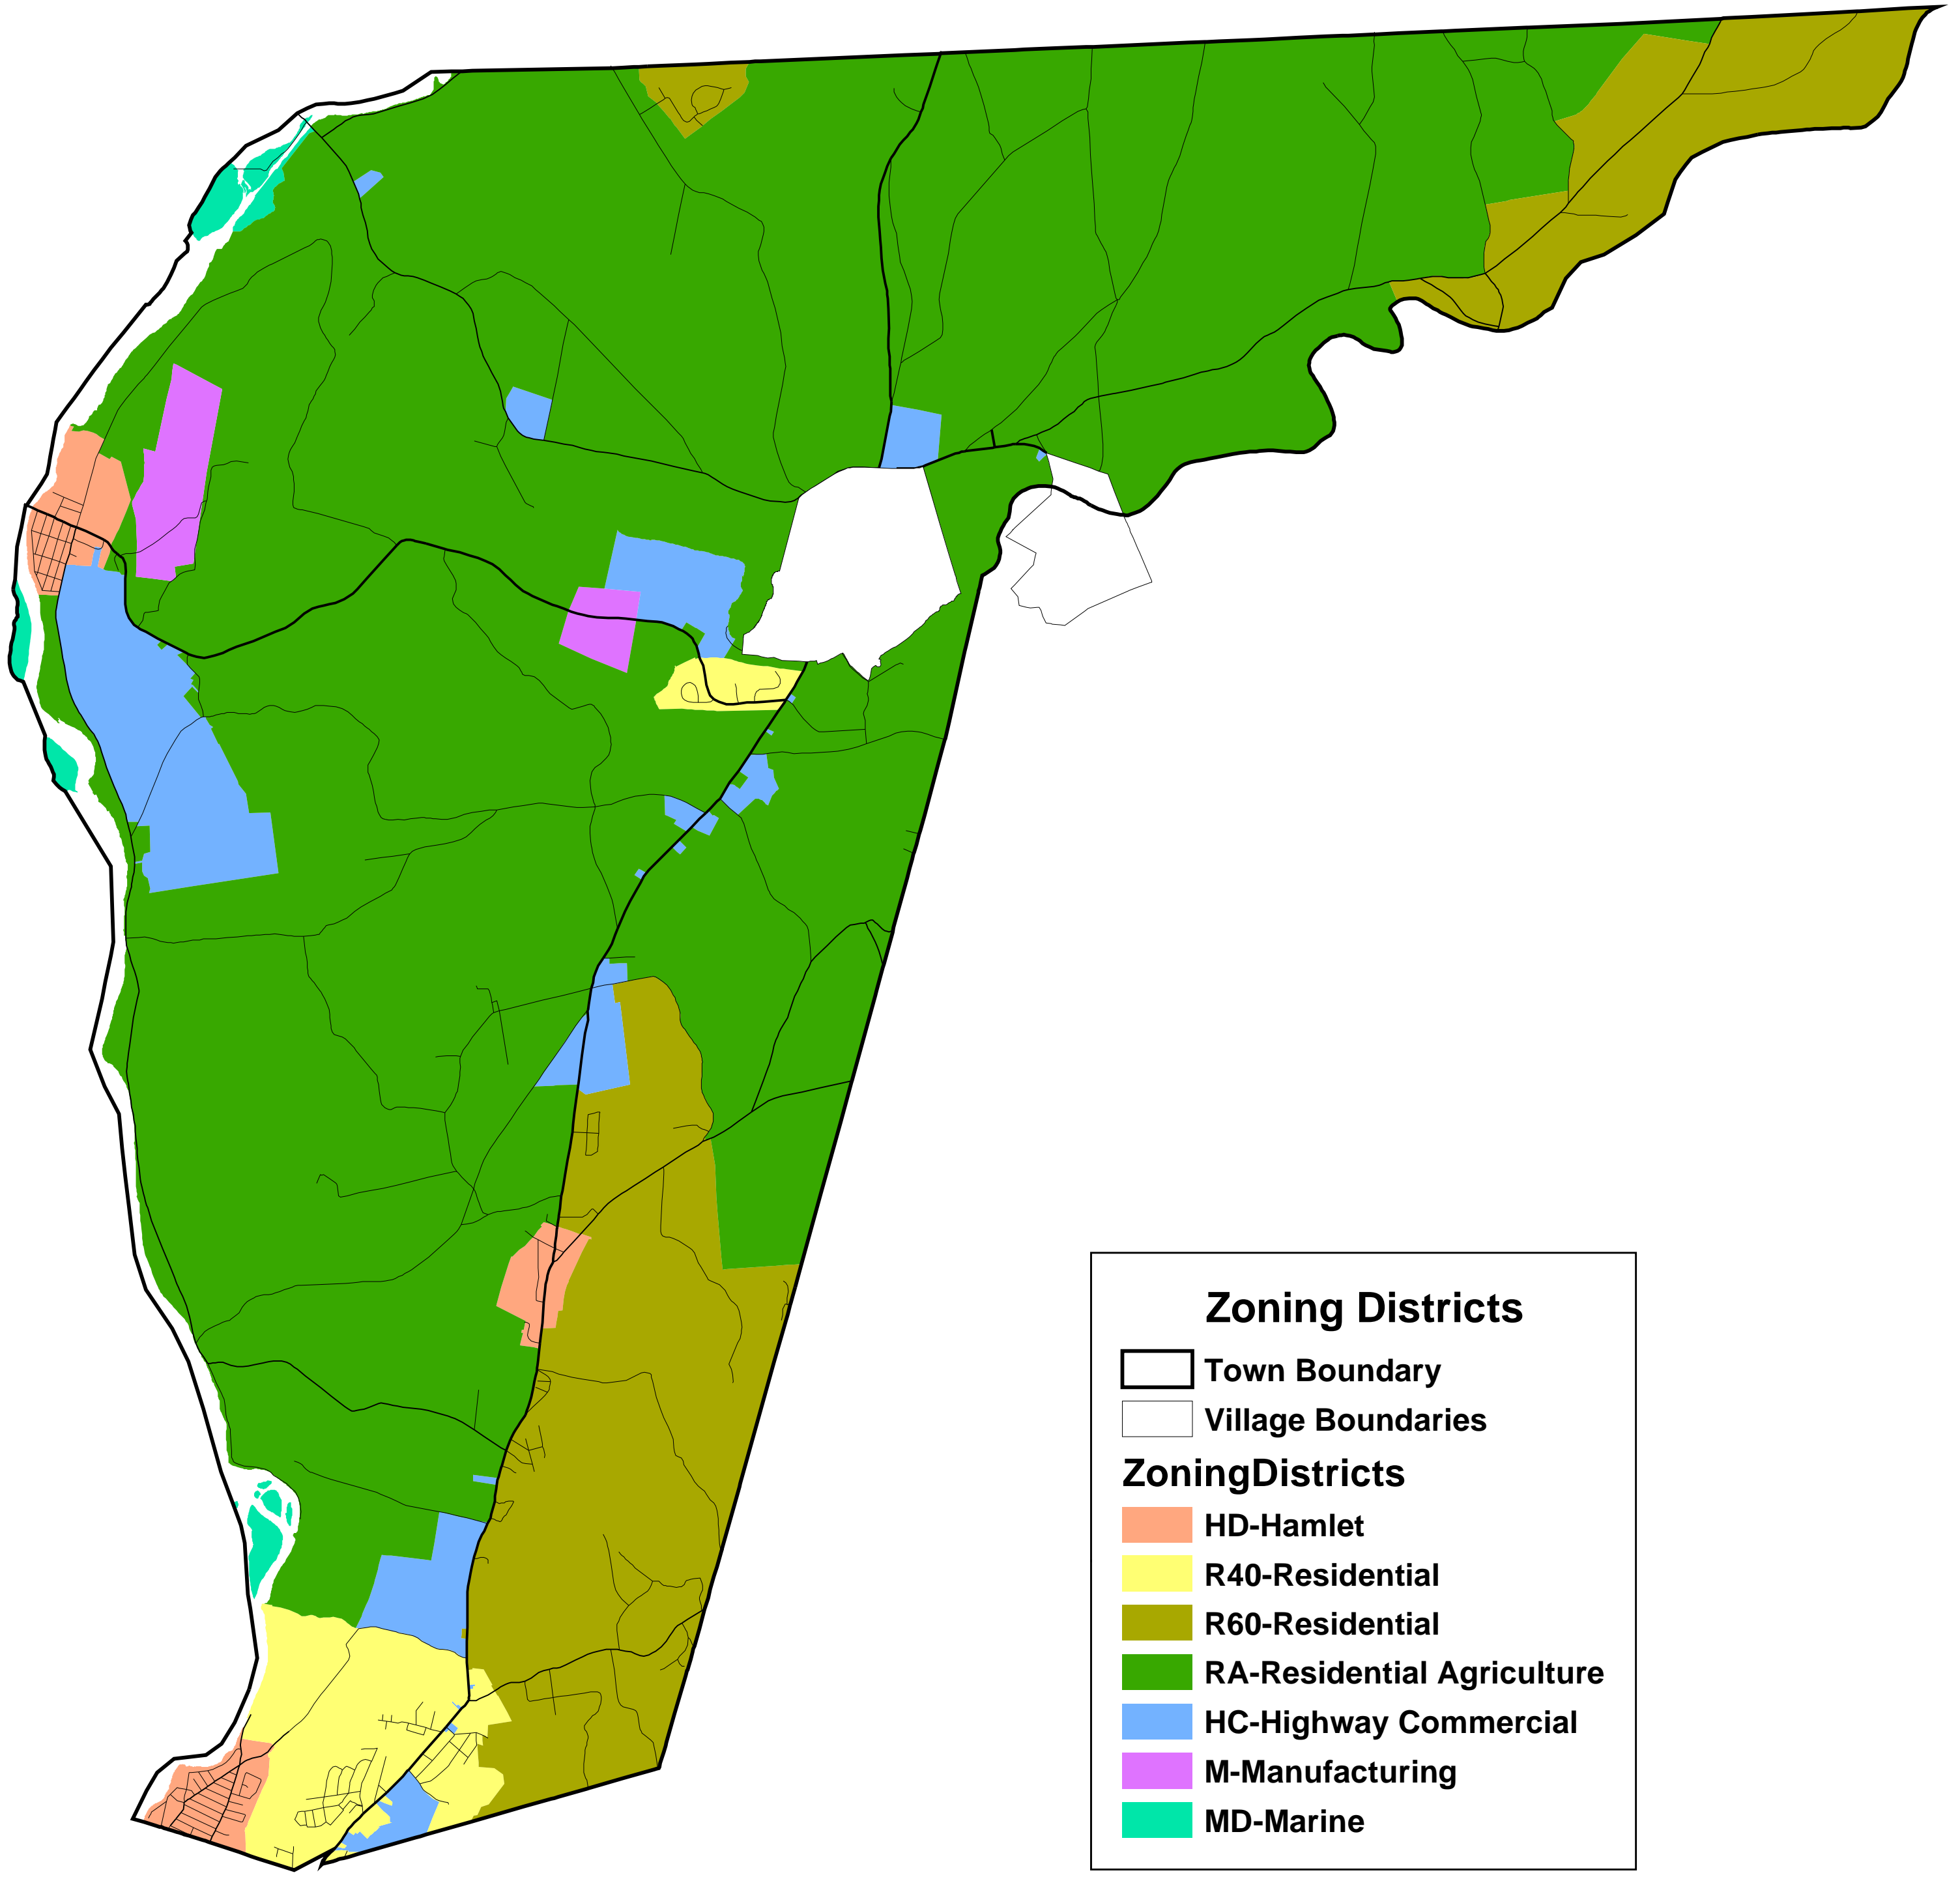

Town of Schaghticoke

Rensselaer County

Buildout Analysis Zoning Districts

Community Planning and Environmental Associates
www.planningbetterplaces.com

Don Meltz - Planning and GIS
www.donmeltz.com