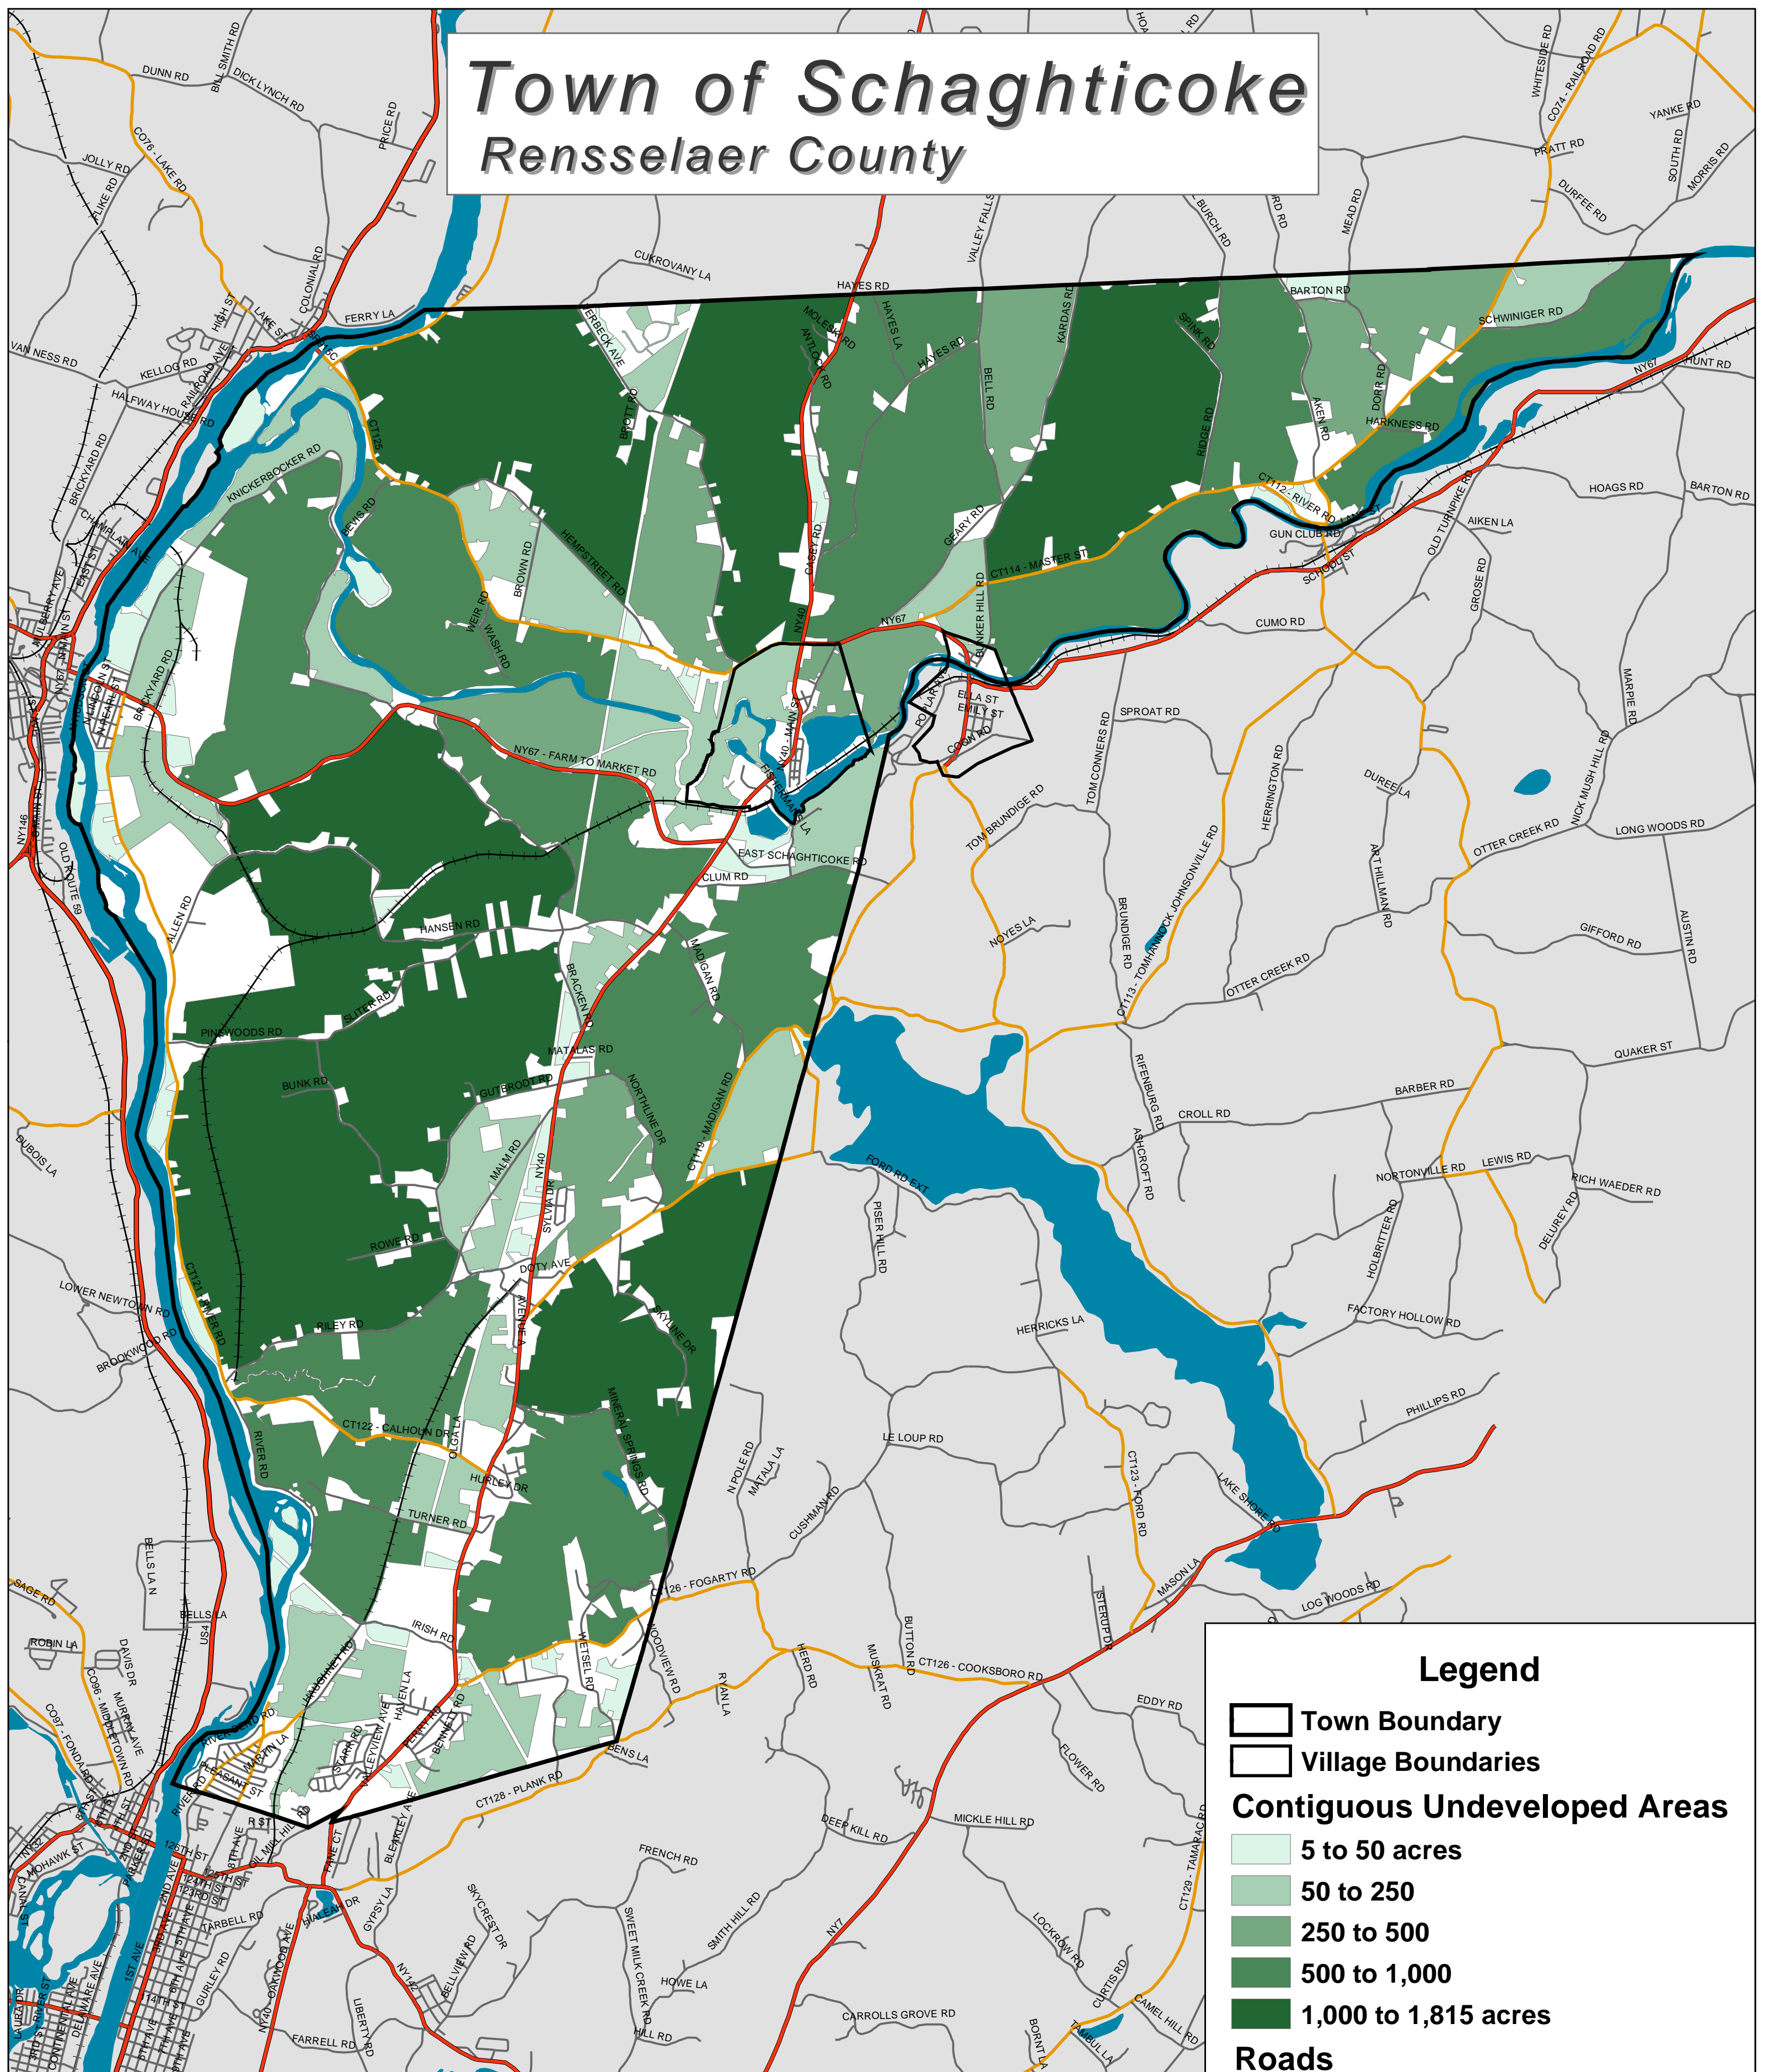

# Town of Schaghticoke

## Rensselaer County

### Legend

- Town Boundary
- Village Boundaries

### Contiguous Undeveloped Areas

- 5 to 50 acres
- 50 to 250
- 250 to 500
- 500 to 1,000
- 1,000 to 1,815 acres