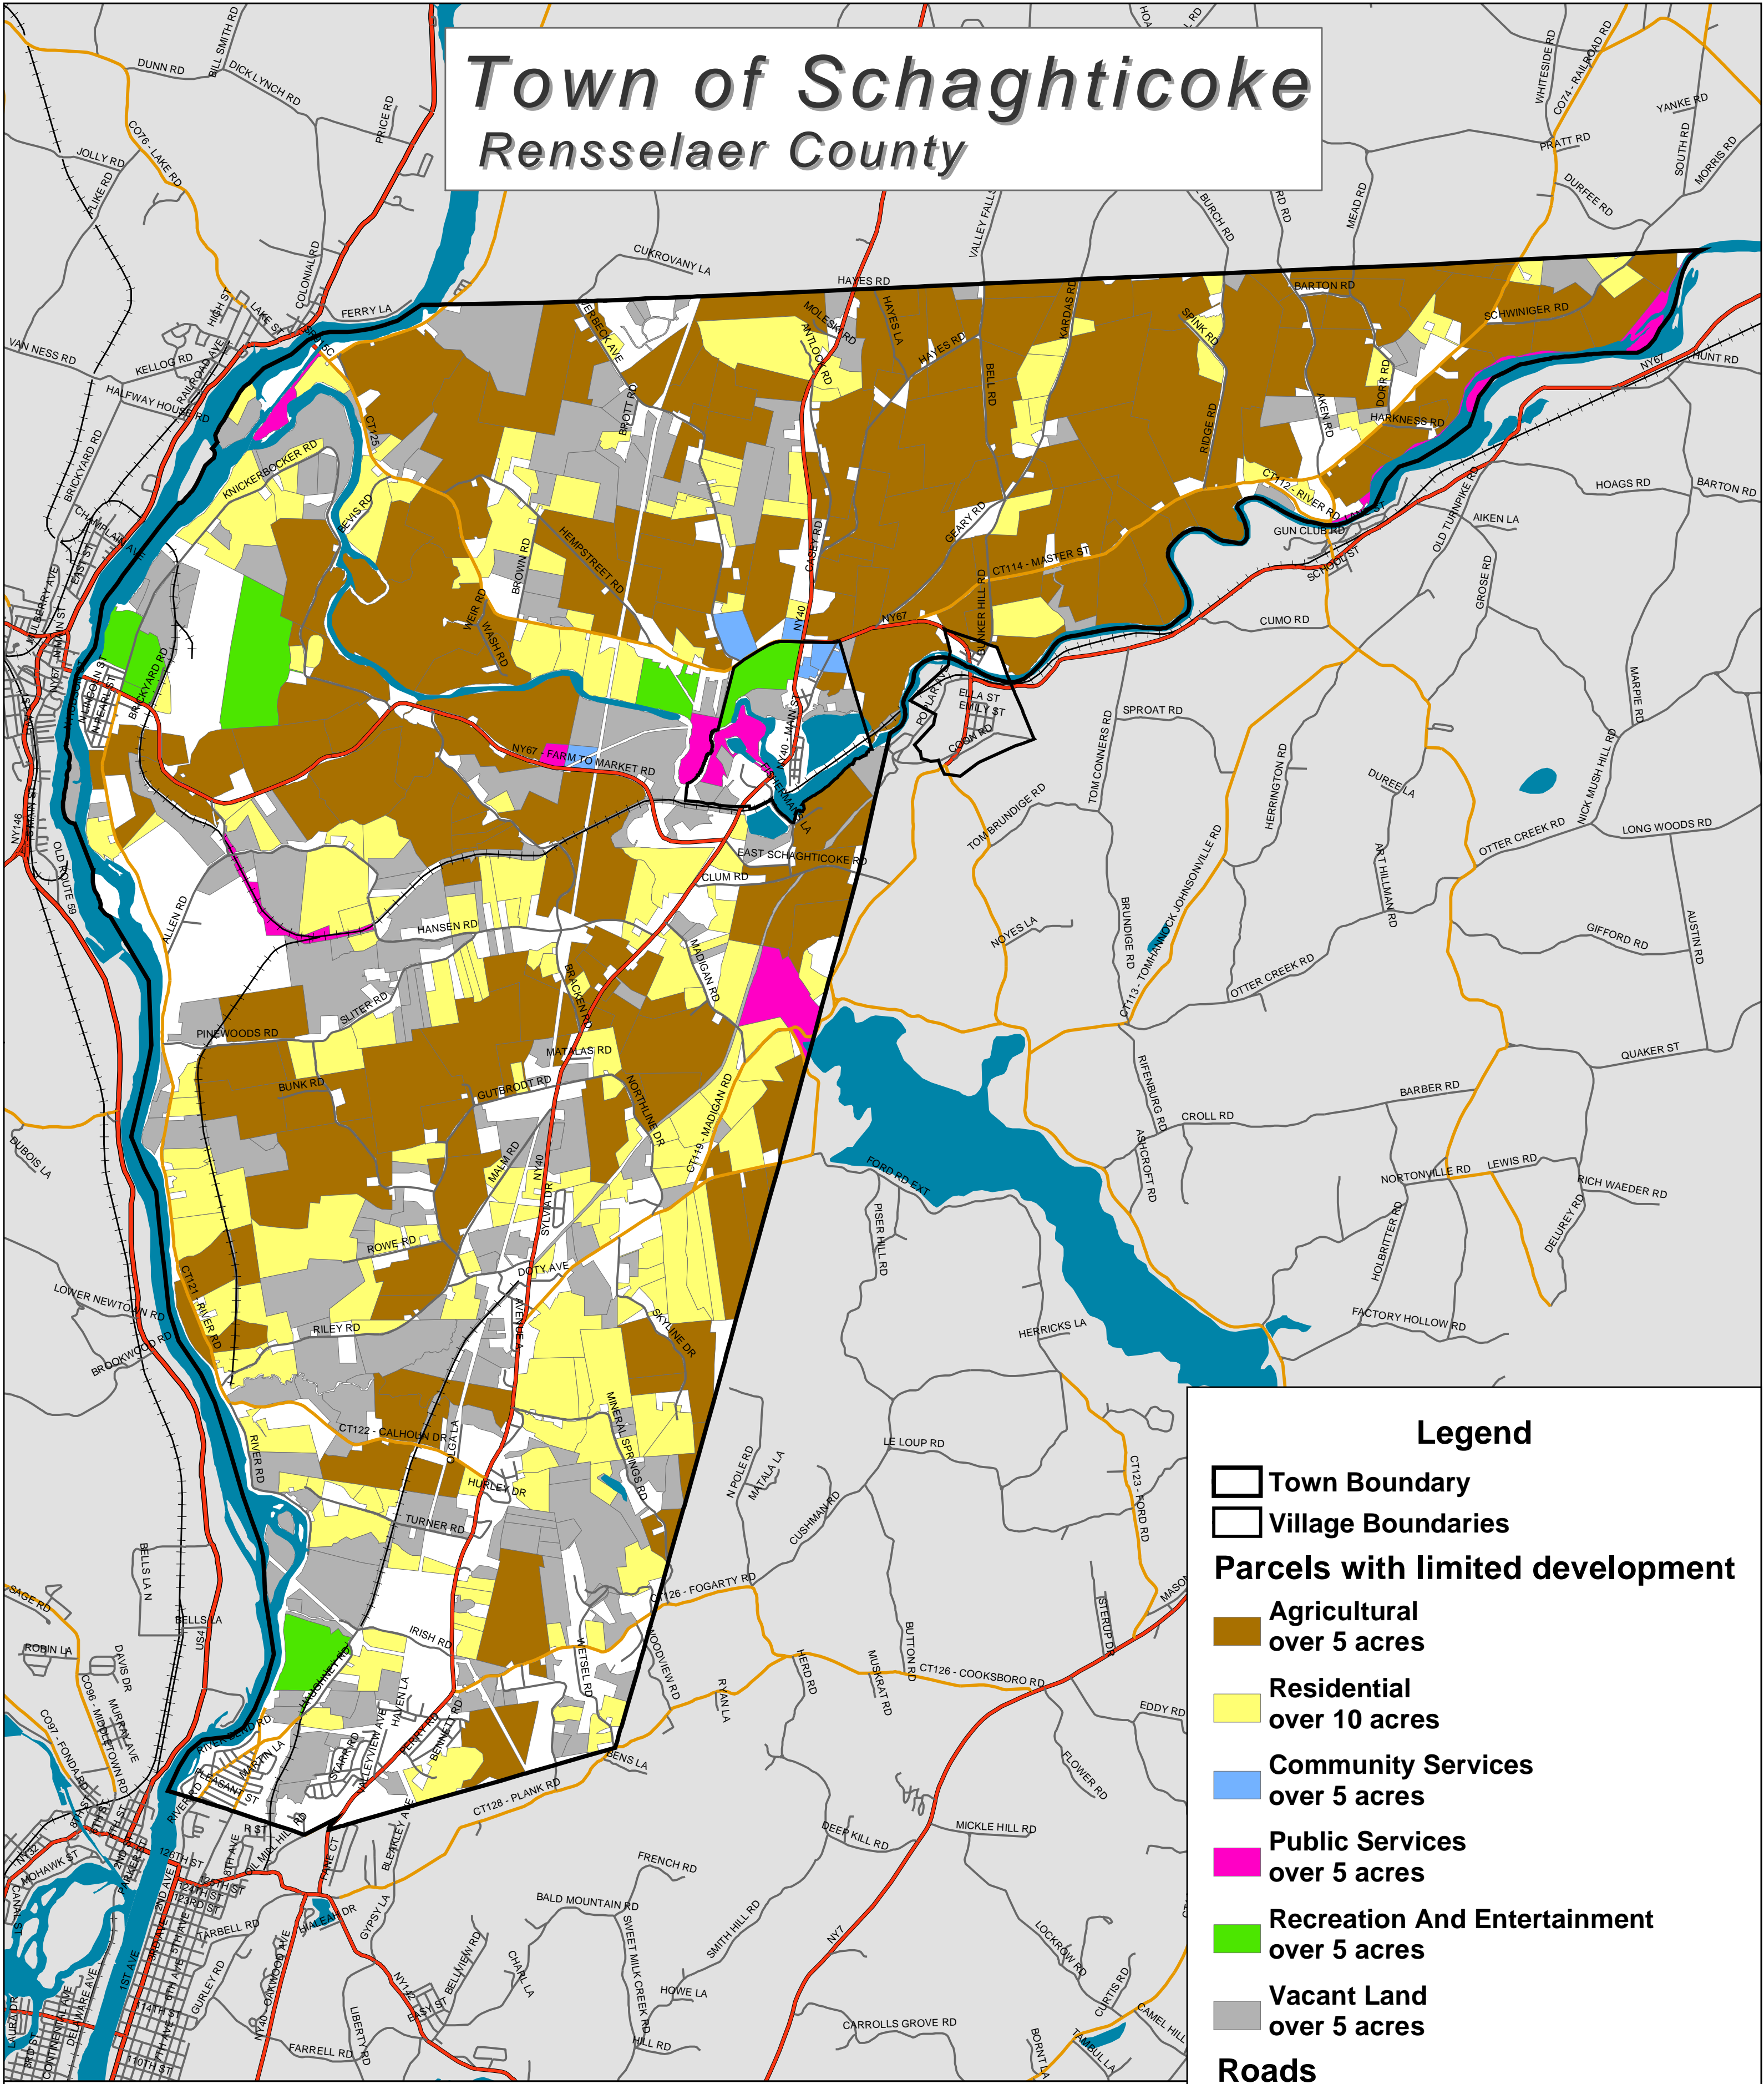

# Town of Schaghticoke

## Rensselaer County

### Legend

- Town Boundary
- Village Boundaries
- Parcels with limited development**
  - Agricultural over 5 acres
  - Residential over 10 acres
  - Community Services over 5 acres
  - Public Services over 5 acres
  - Recreation And Entertainment over 5 acres
  - Vacant Land over 5 acres
- Roads**
  - Interstate
  - Federal Route
  - NY State Route or Ramp
  - County Road
  - Local Road
  - Railroads
  - Water