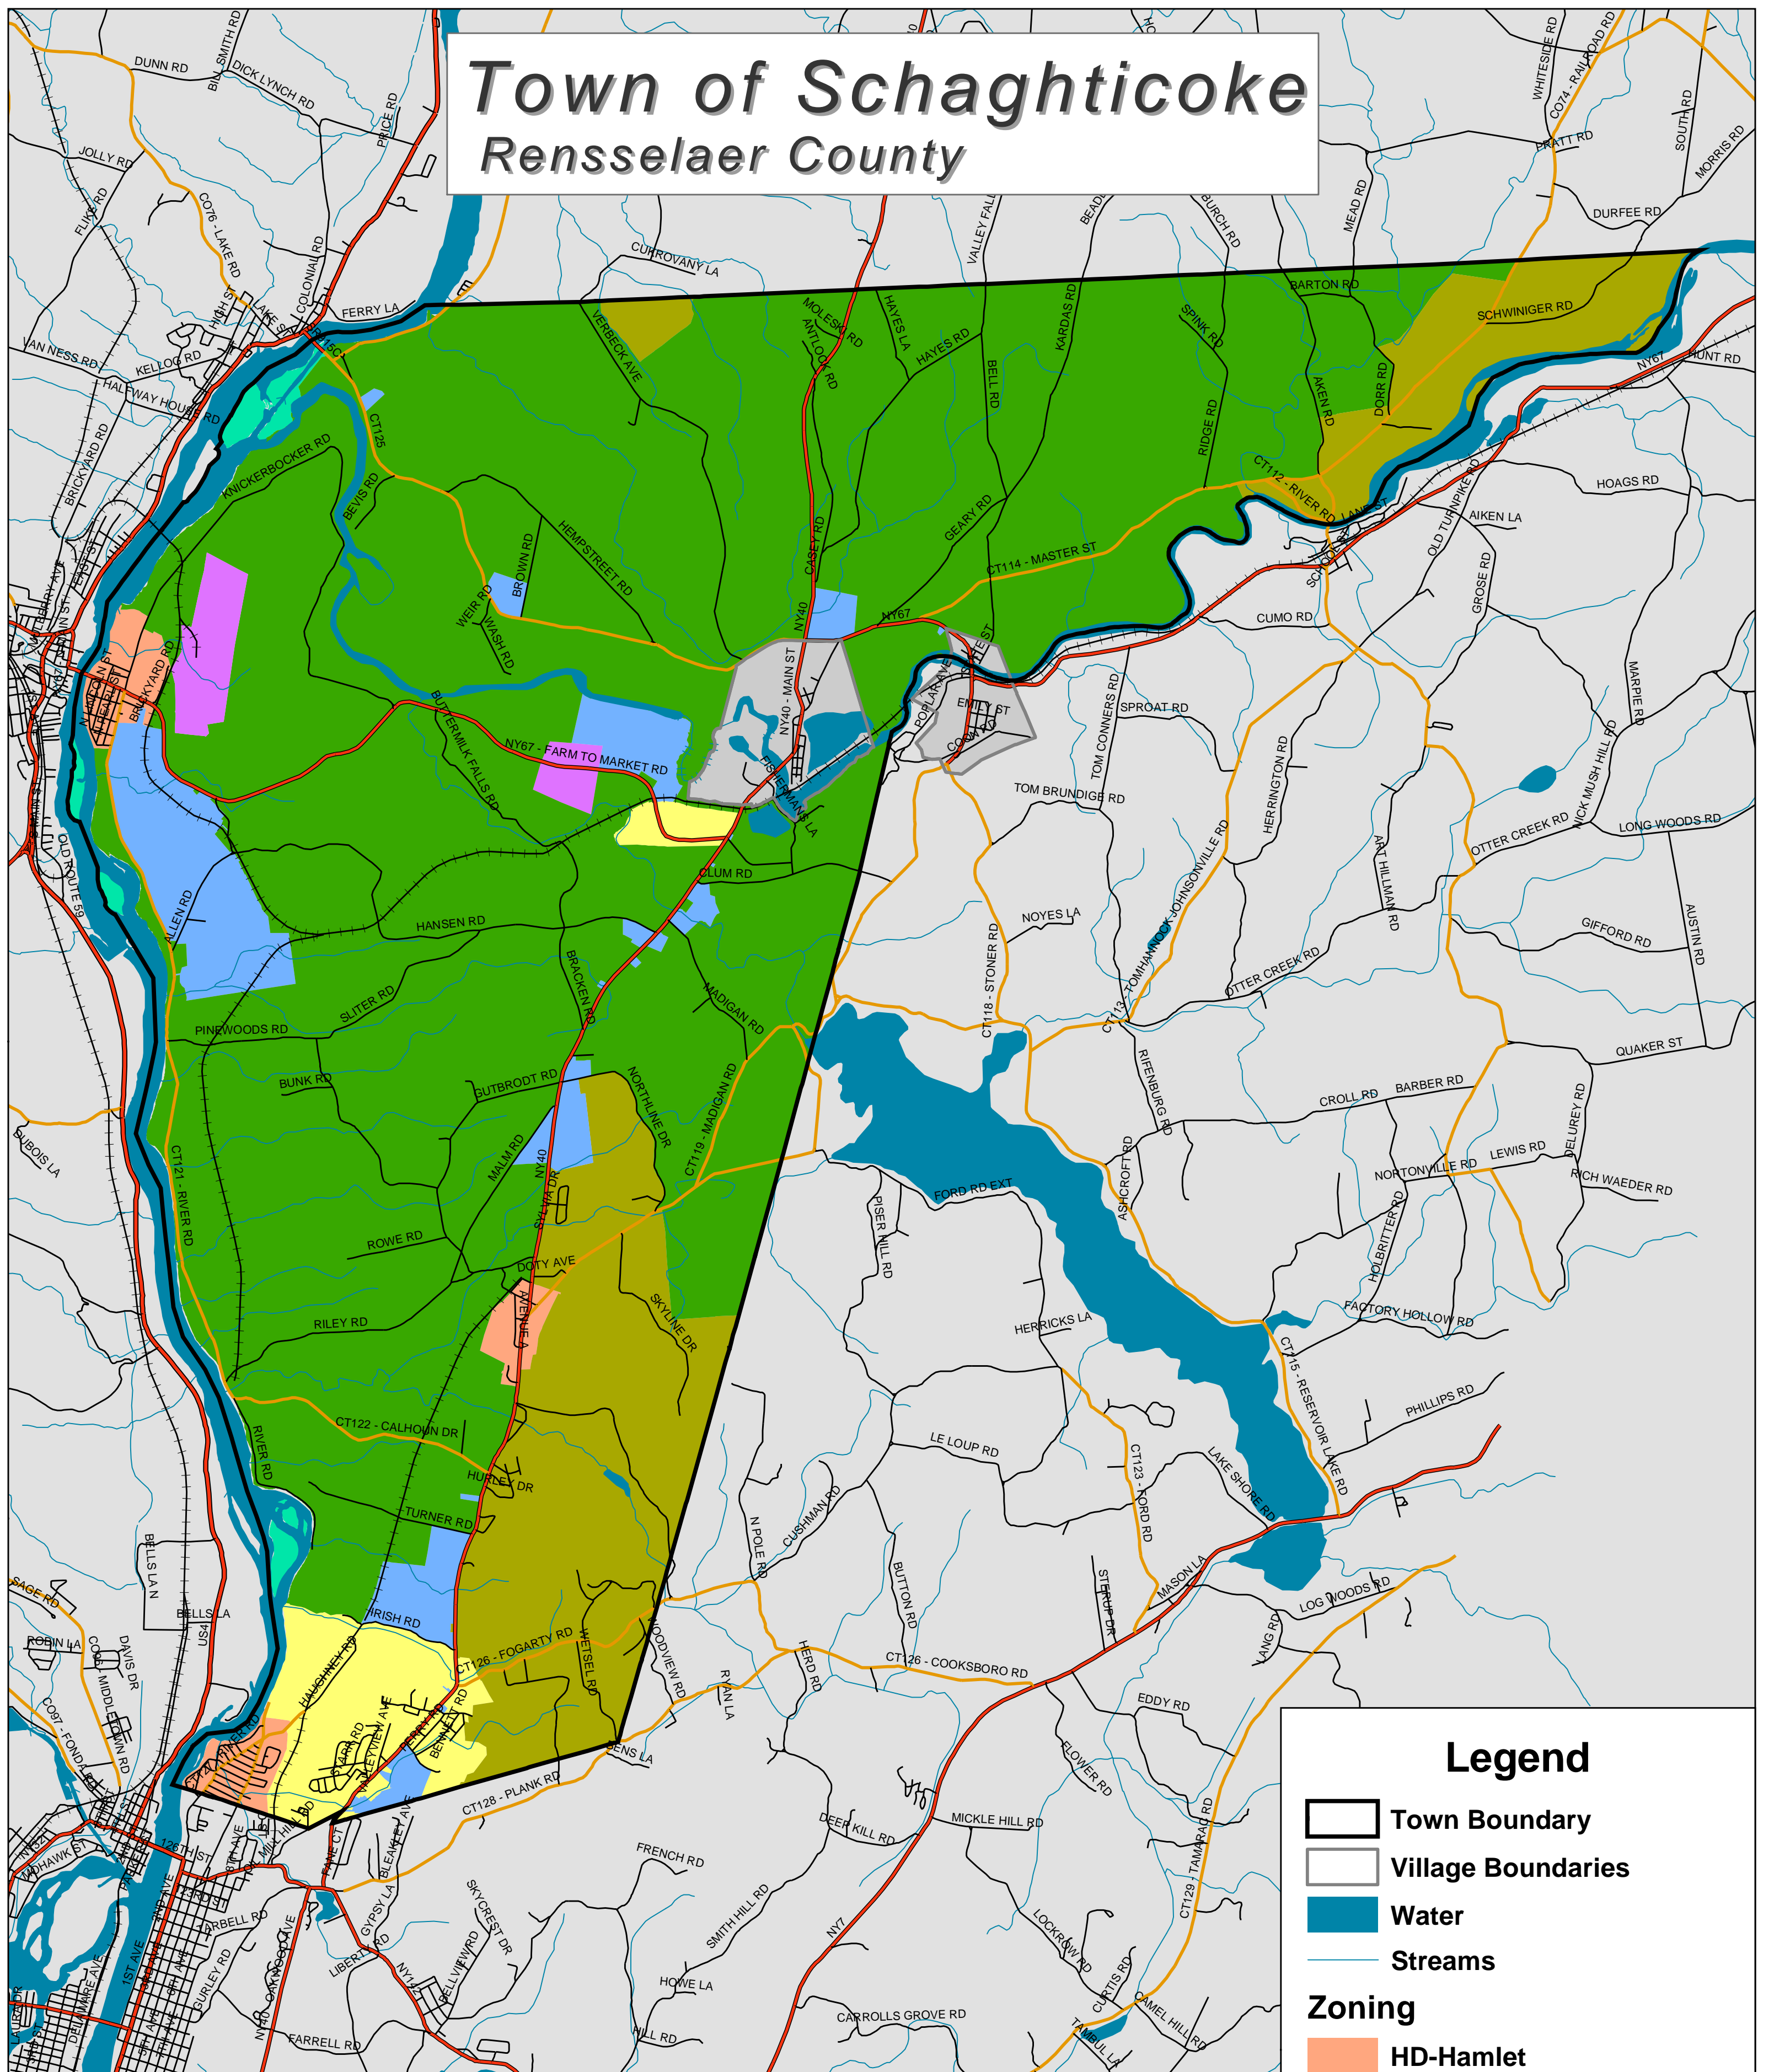

# Town of Schaghticoke

## Rensselaer County

### Legend

- Town Boundary
- Village Boundaries
- Water
- Streams