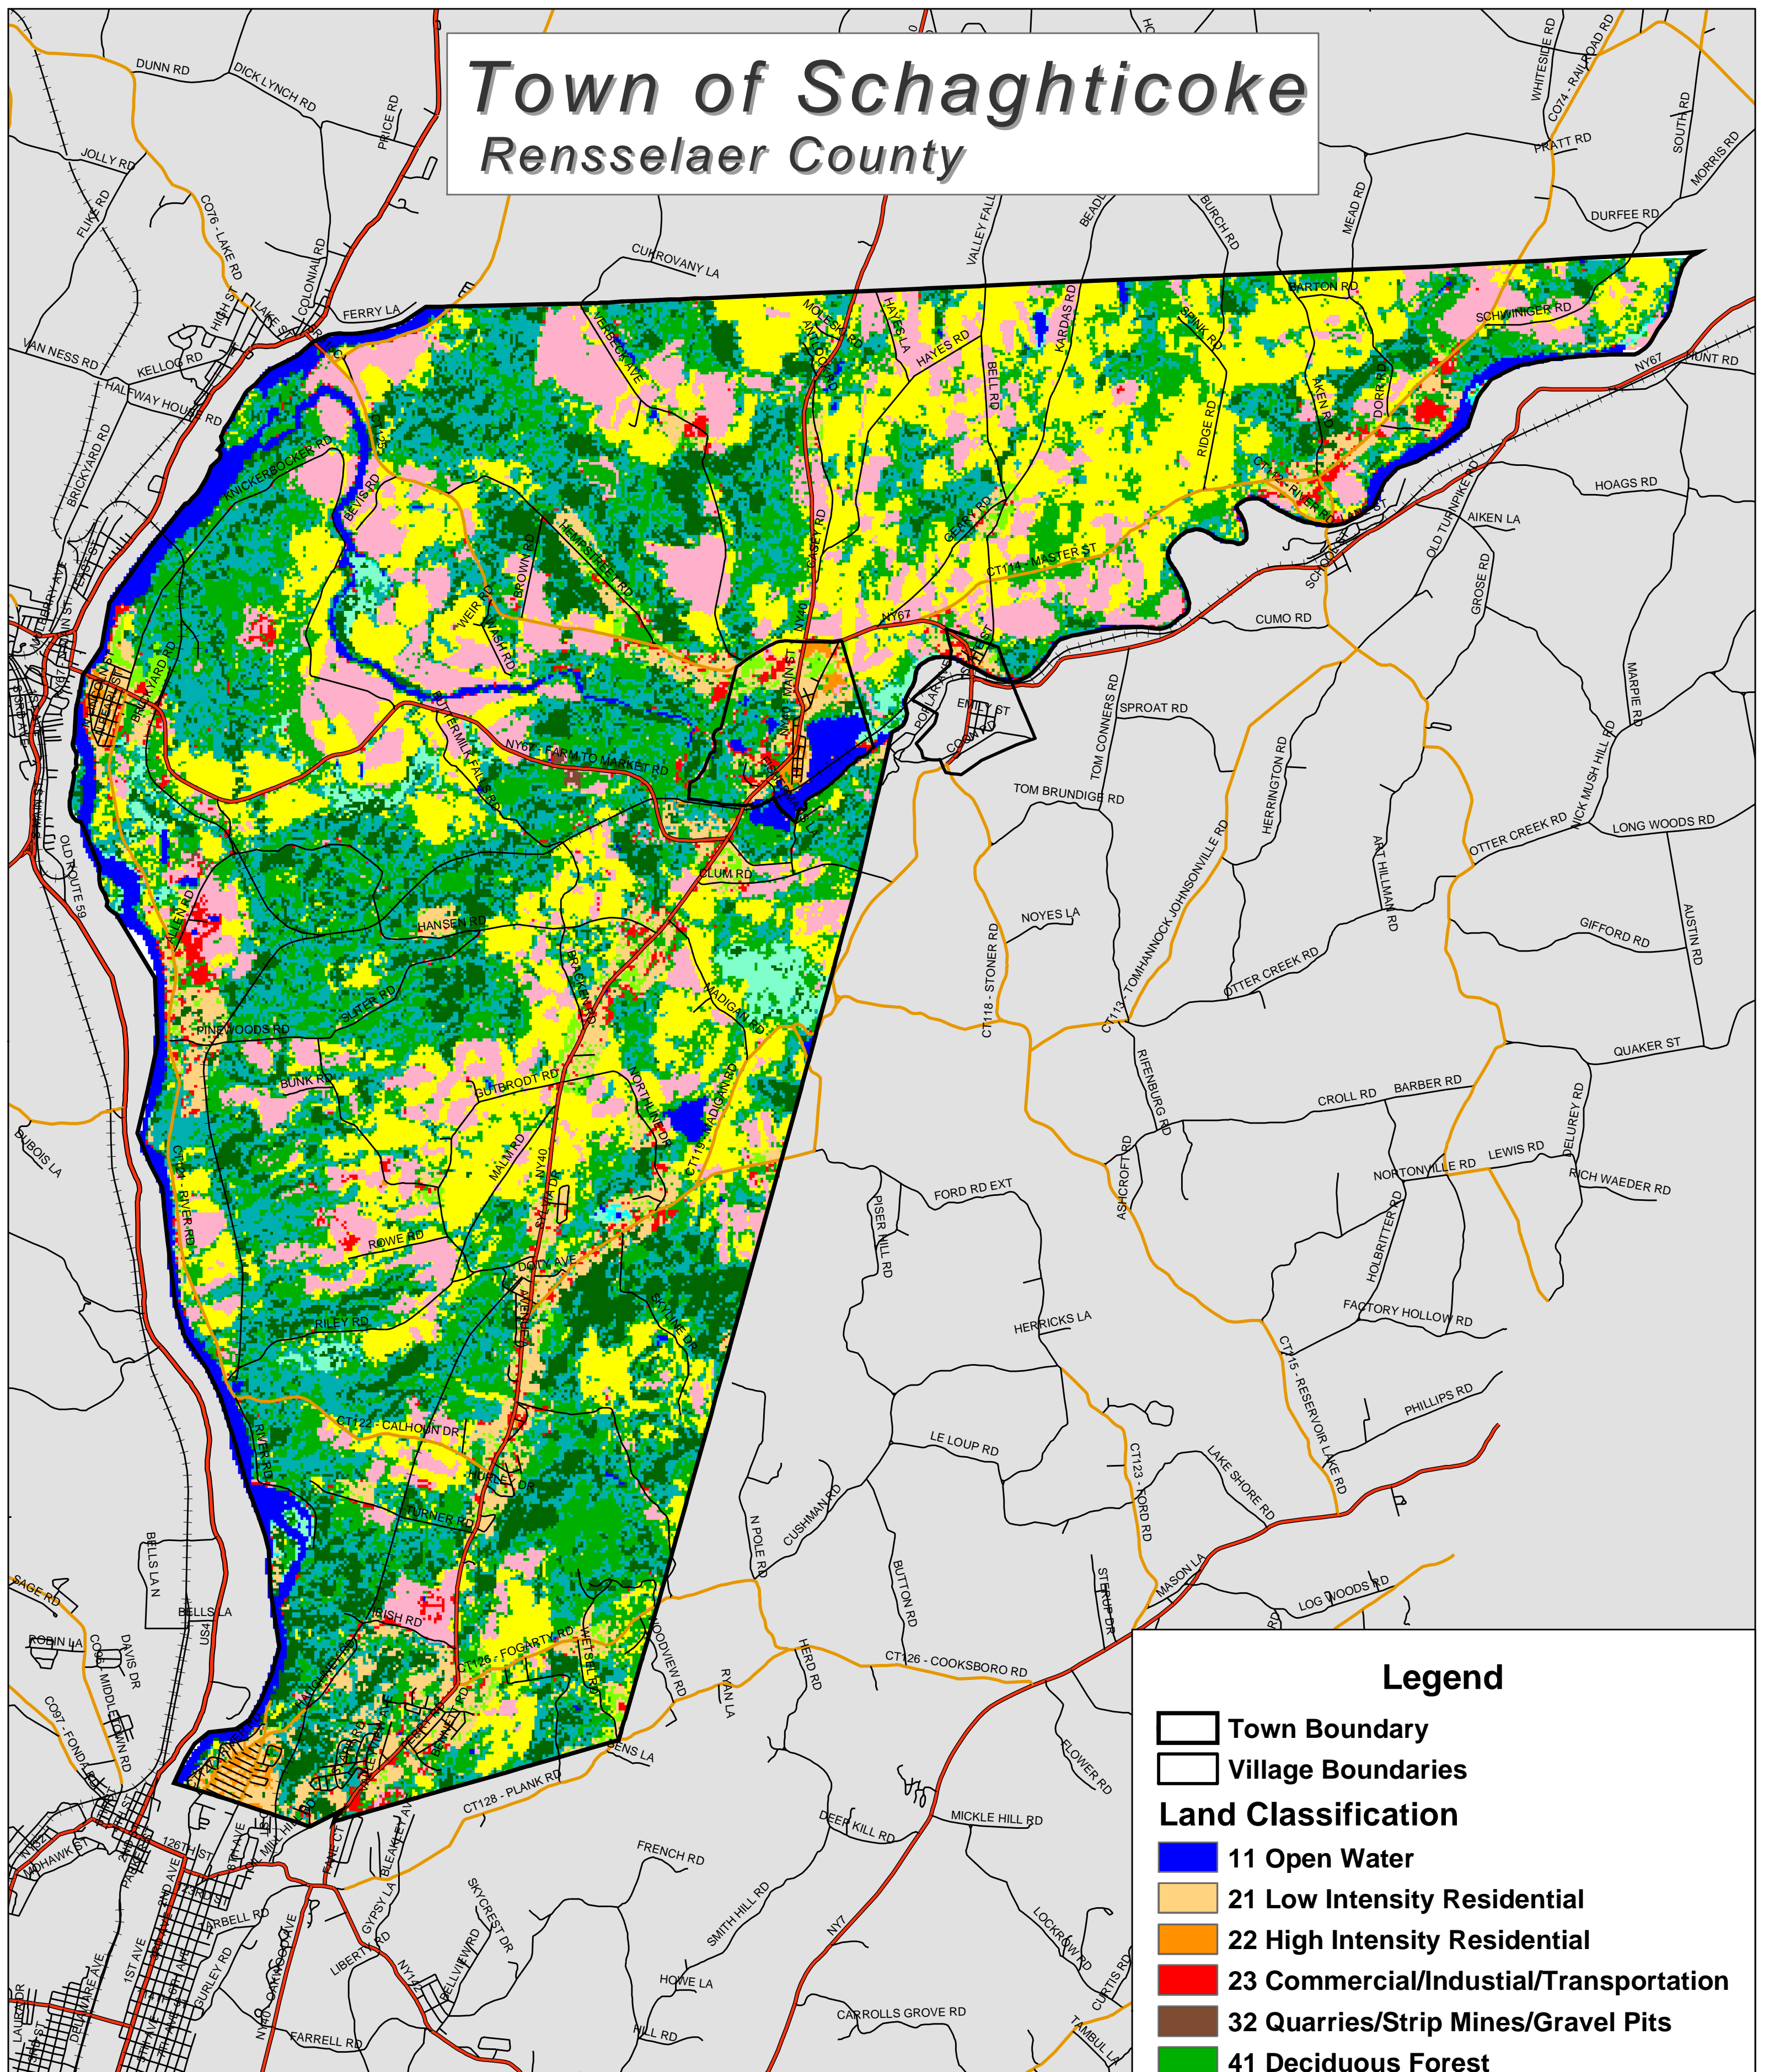

Town of Schaghticoke

Rensselaer County

Legend

- Town Boundary
- Village Boundaries
- Land Classification**
- 11 Open Water
- 21 Low Intensity Residential
- 22 High Intensity Residential
- 23 Commercial/Industrial/Transportation
- 32 Quarries/Strip Mines/Gravel Pits
- 41 Deciduous Forest
- 42 Evergreen Forest
- 43 Mixed Forest
- 81 Pasture/Hay
- 82 Row Crops
- 85 Urban/Recreational Grasses
- 91 Woody Wetlands
- 92 Emergent Herbaceous Wetlands

National Land Classification Data (NLCD)
Derived from Satellite Imagery

Community Planning and Environmental Associates
www.planningbetterplaces.com

Don Meltz - Planning and GIS
www.donmeltz.com