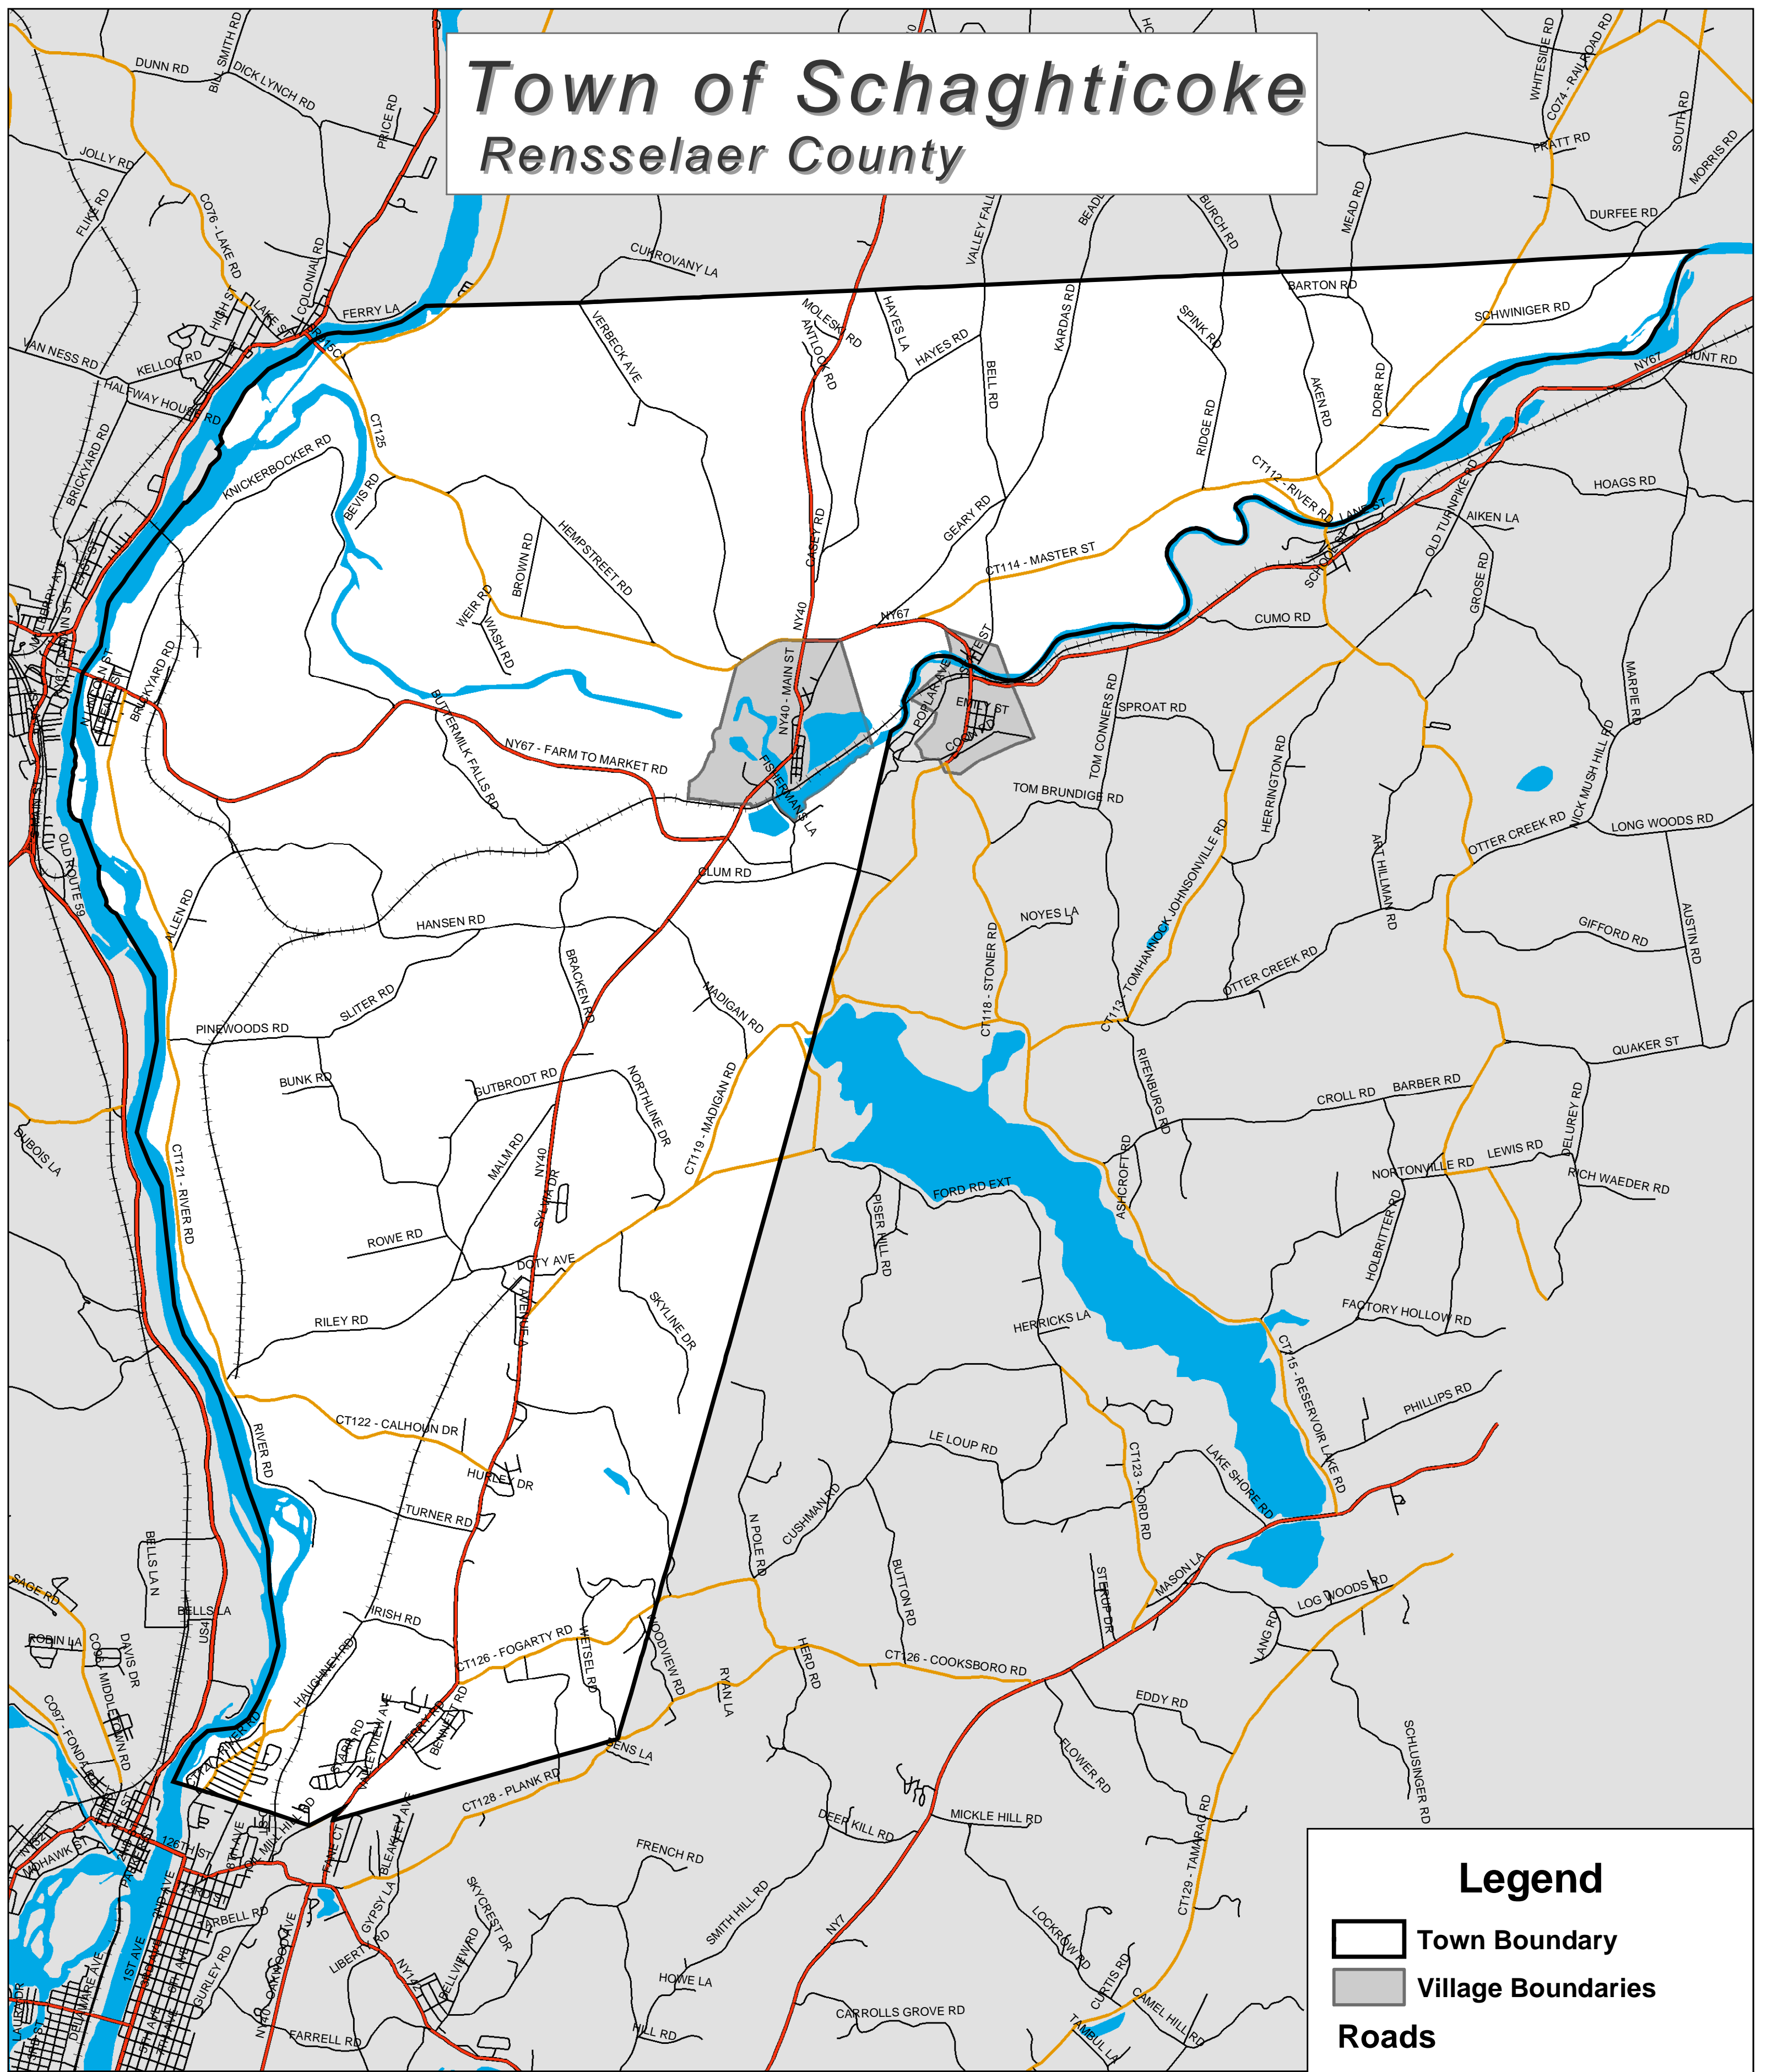

# Town of Schaghticoke

## Rensselaer County

### Legend

-  Town Boundary
-  Village Boundaries
- Roads**
-  Interstate
-  Federal Route
-  NY State Route or Ramp
-  County Road
-  Local Road
-  Railroads
-  Water